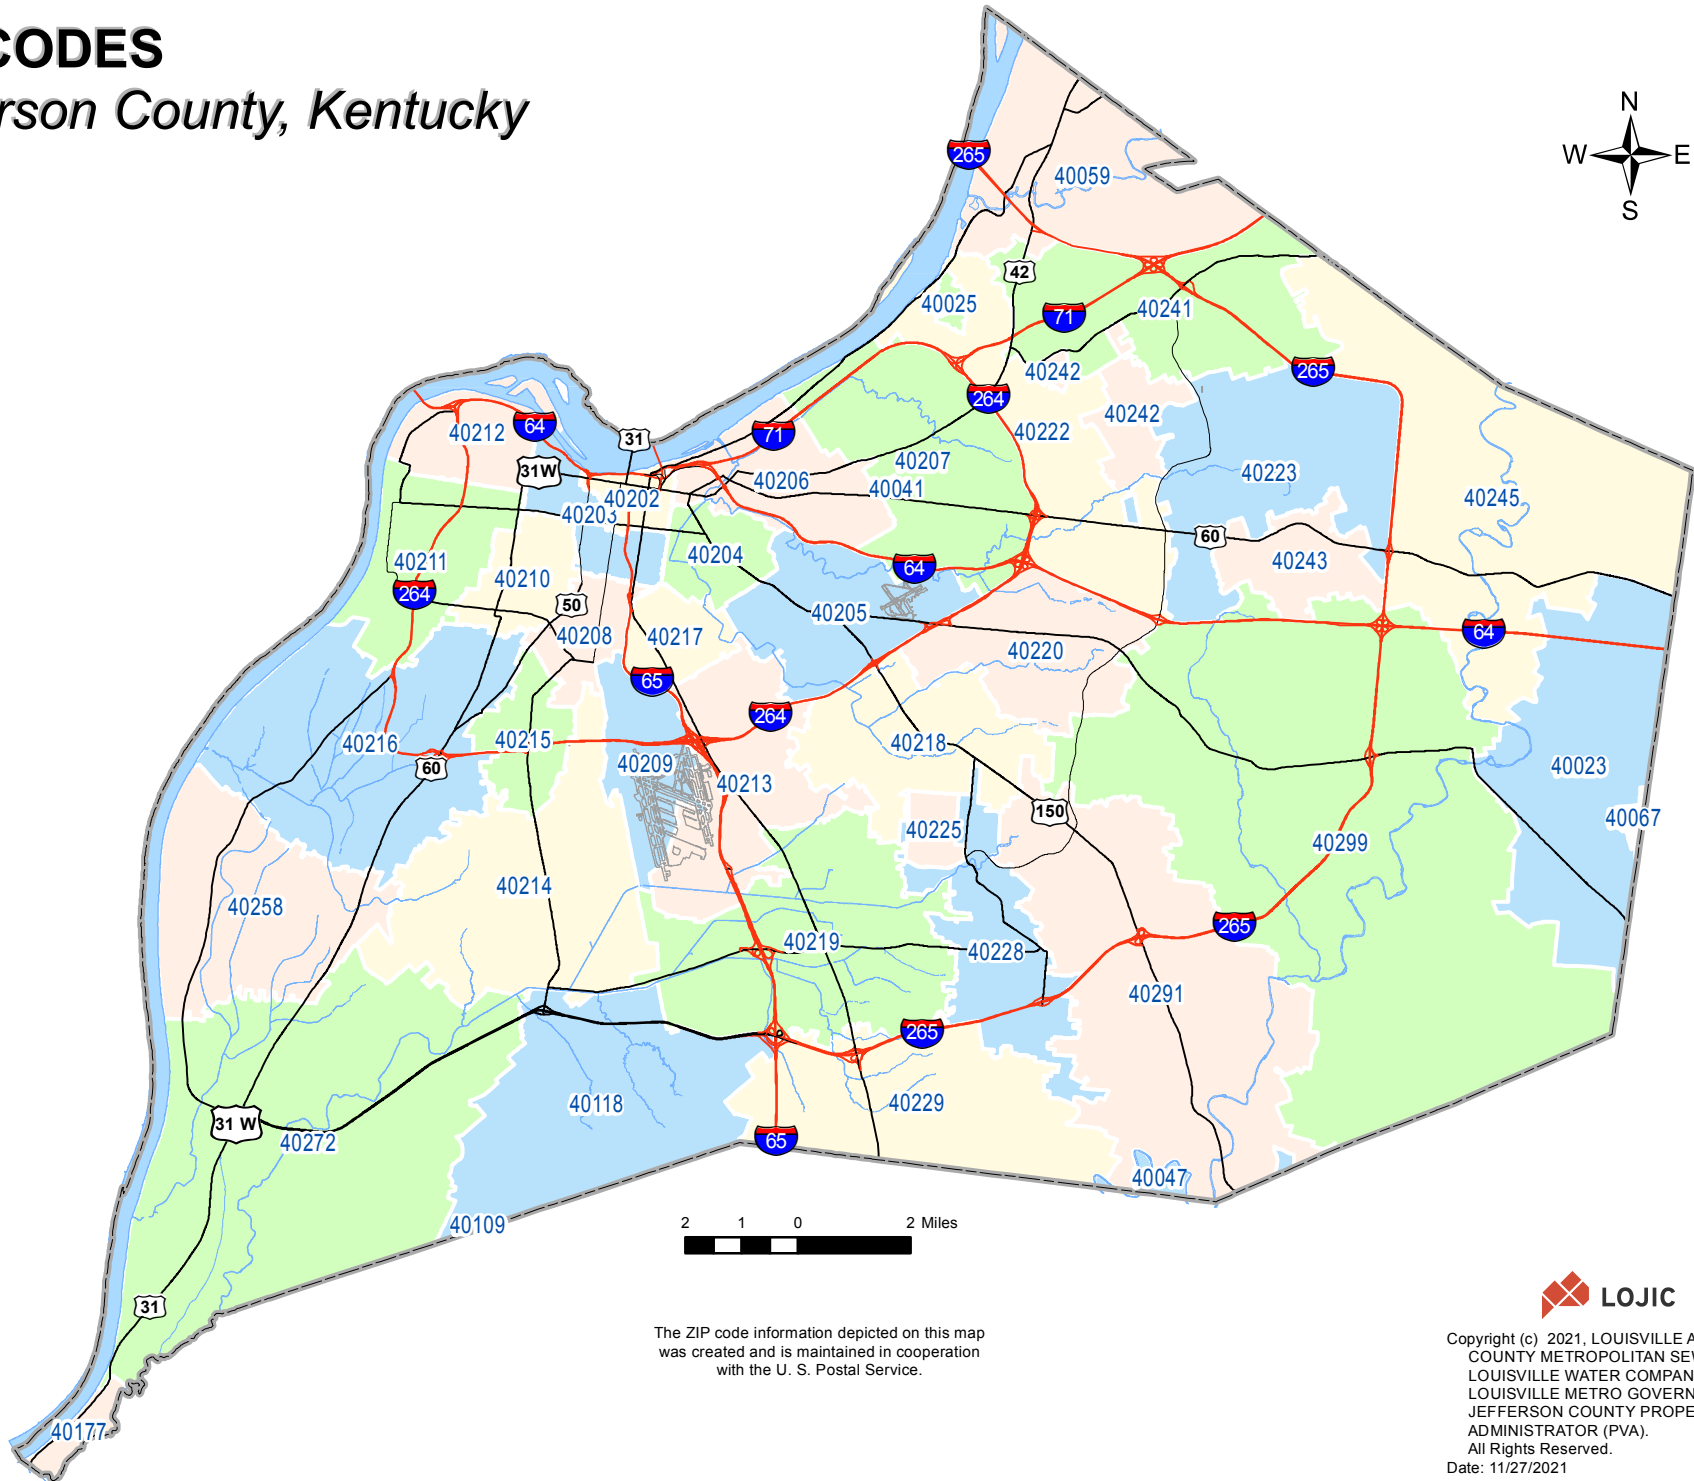

ZIP CODES

Jefferson County, Kentucky

The ZIP code information depicted on this map was created and is maintained in cooperation with the U. S. Postal Service.

Copyright (c) 2021, LOUISVILLE AND JEFFERSON COUNTY METROPOLITAN SEWER DISTRICT (MSD), LOUISVILLE WATER COMPANY (LWC), LOUISVILLE METRO GOVERNMENT, and JEFFERSON COUNTY PROPERTY VALUATION ADMINISTRATOR (PVA). All Rights Reserved.
Date: 11/27/2021