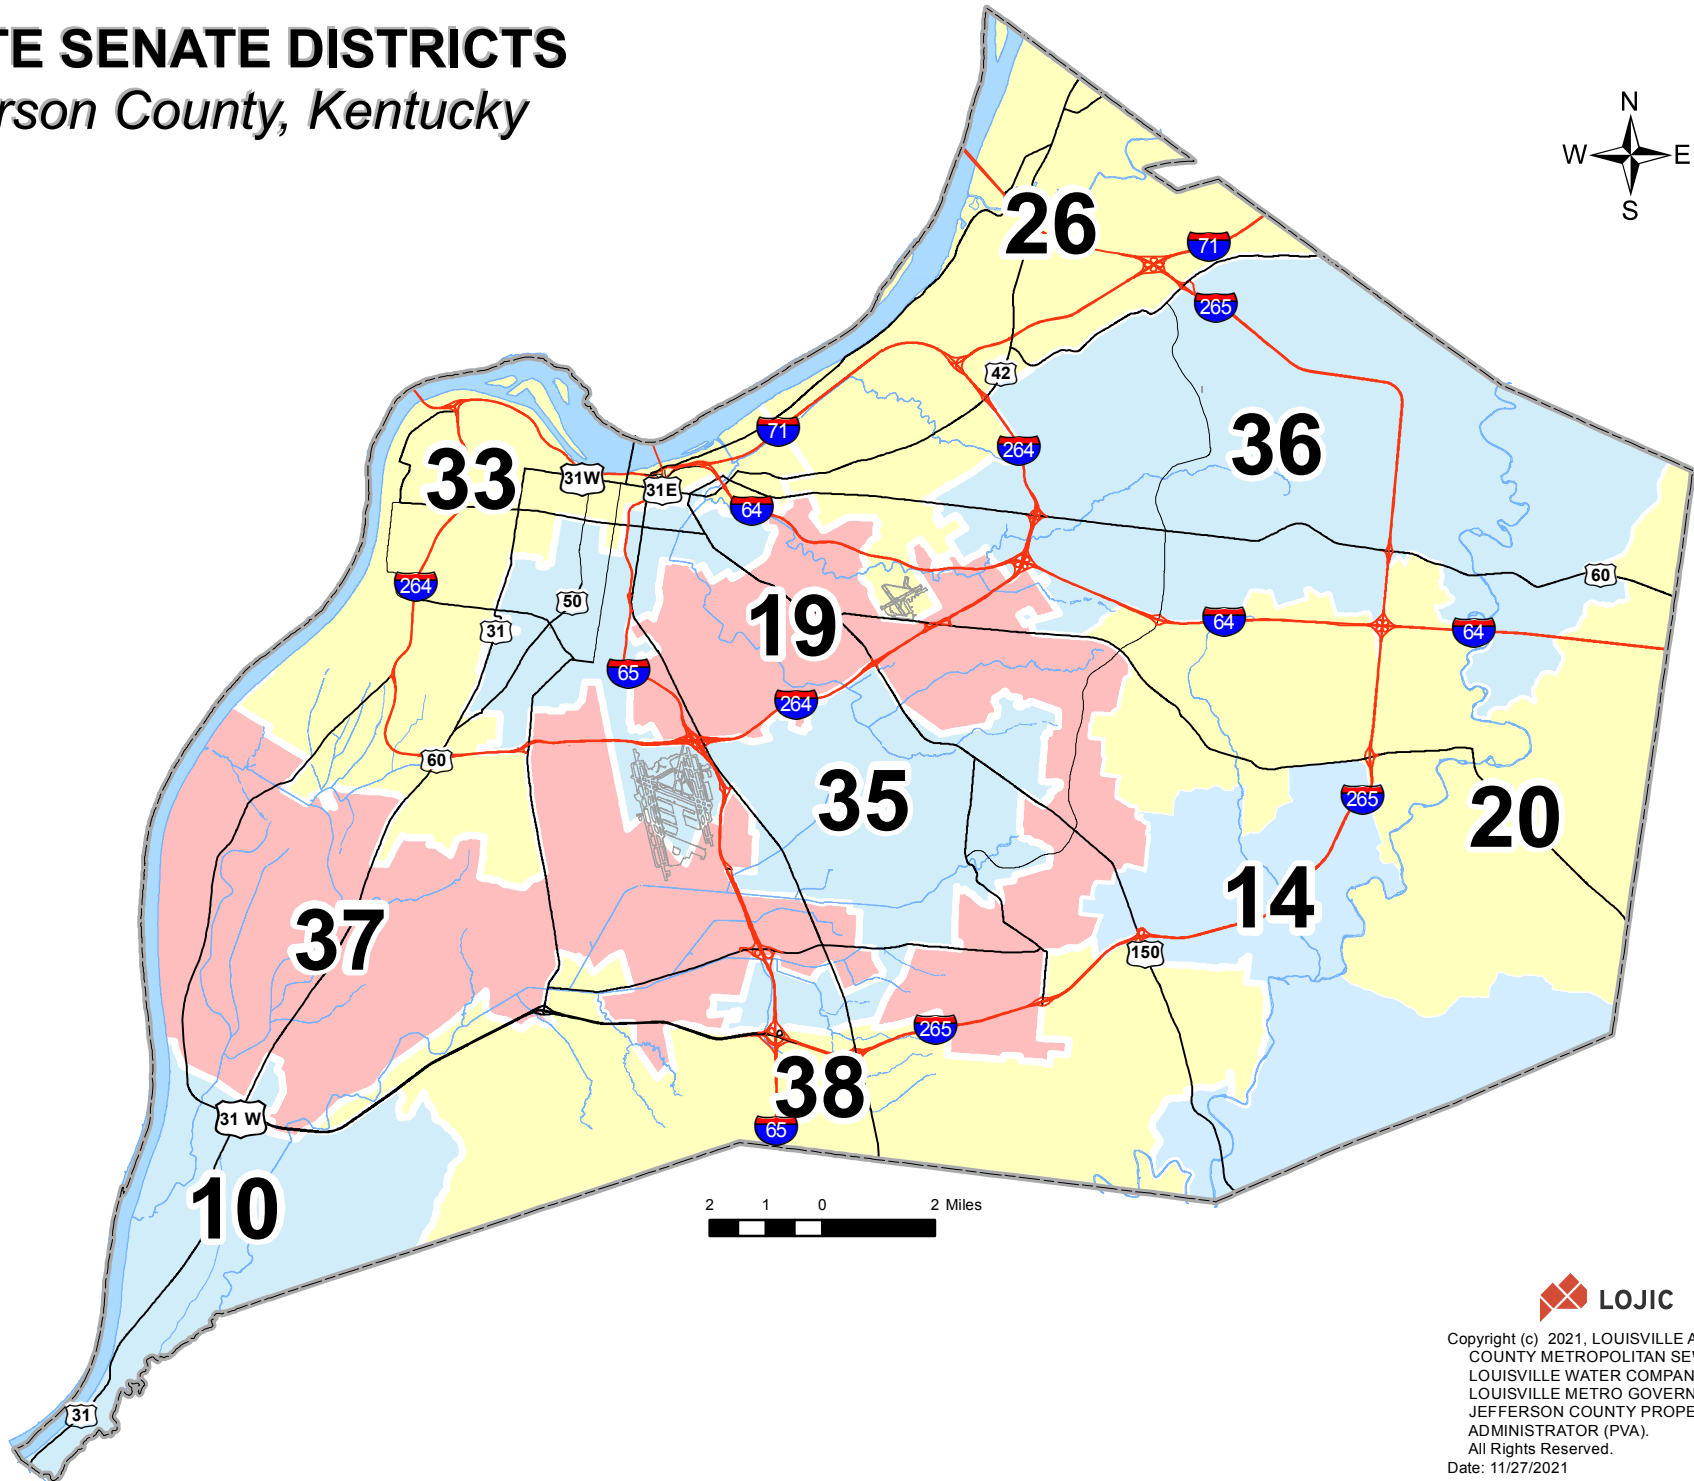

STATE SENATE DISTRICTS

Jefferson County, Kentucky

Copyright (c) 2021, LOUISVILLE AND JEFFERSON COUNTY METROPOLITAN SEWER DISTRICT (MSD), LOUISVILLE WATER COMPANY (LWC), LOUISVILLE METRO GOVERNMENT, and JEFFERSON COUNTY PROPERTY VALUATION ADMINISTRATOR (PVA). All Rights Reserved.
Date: 11/27/2021