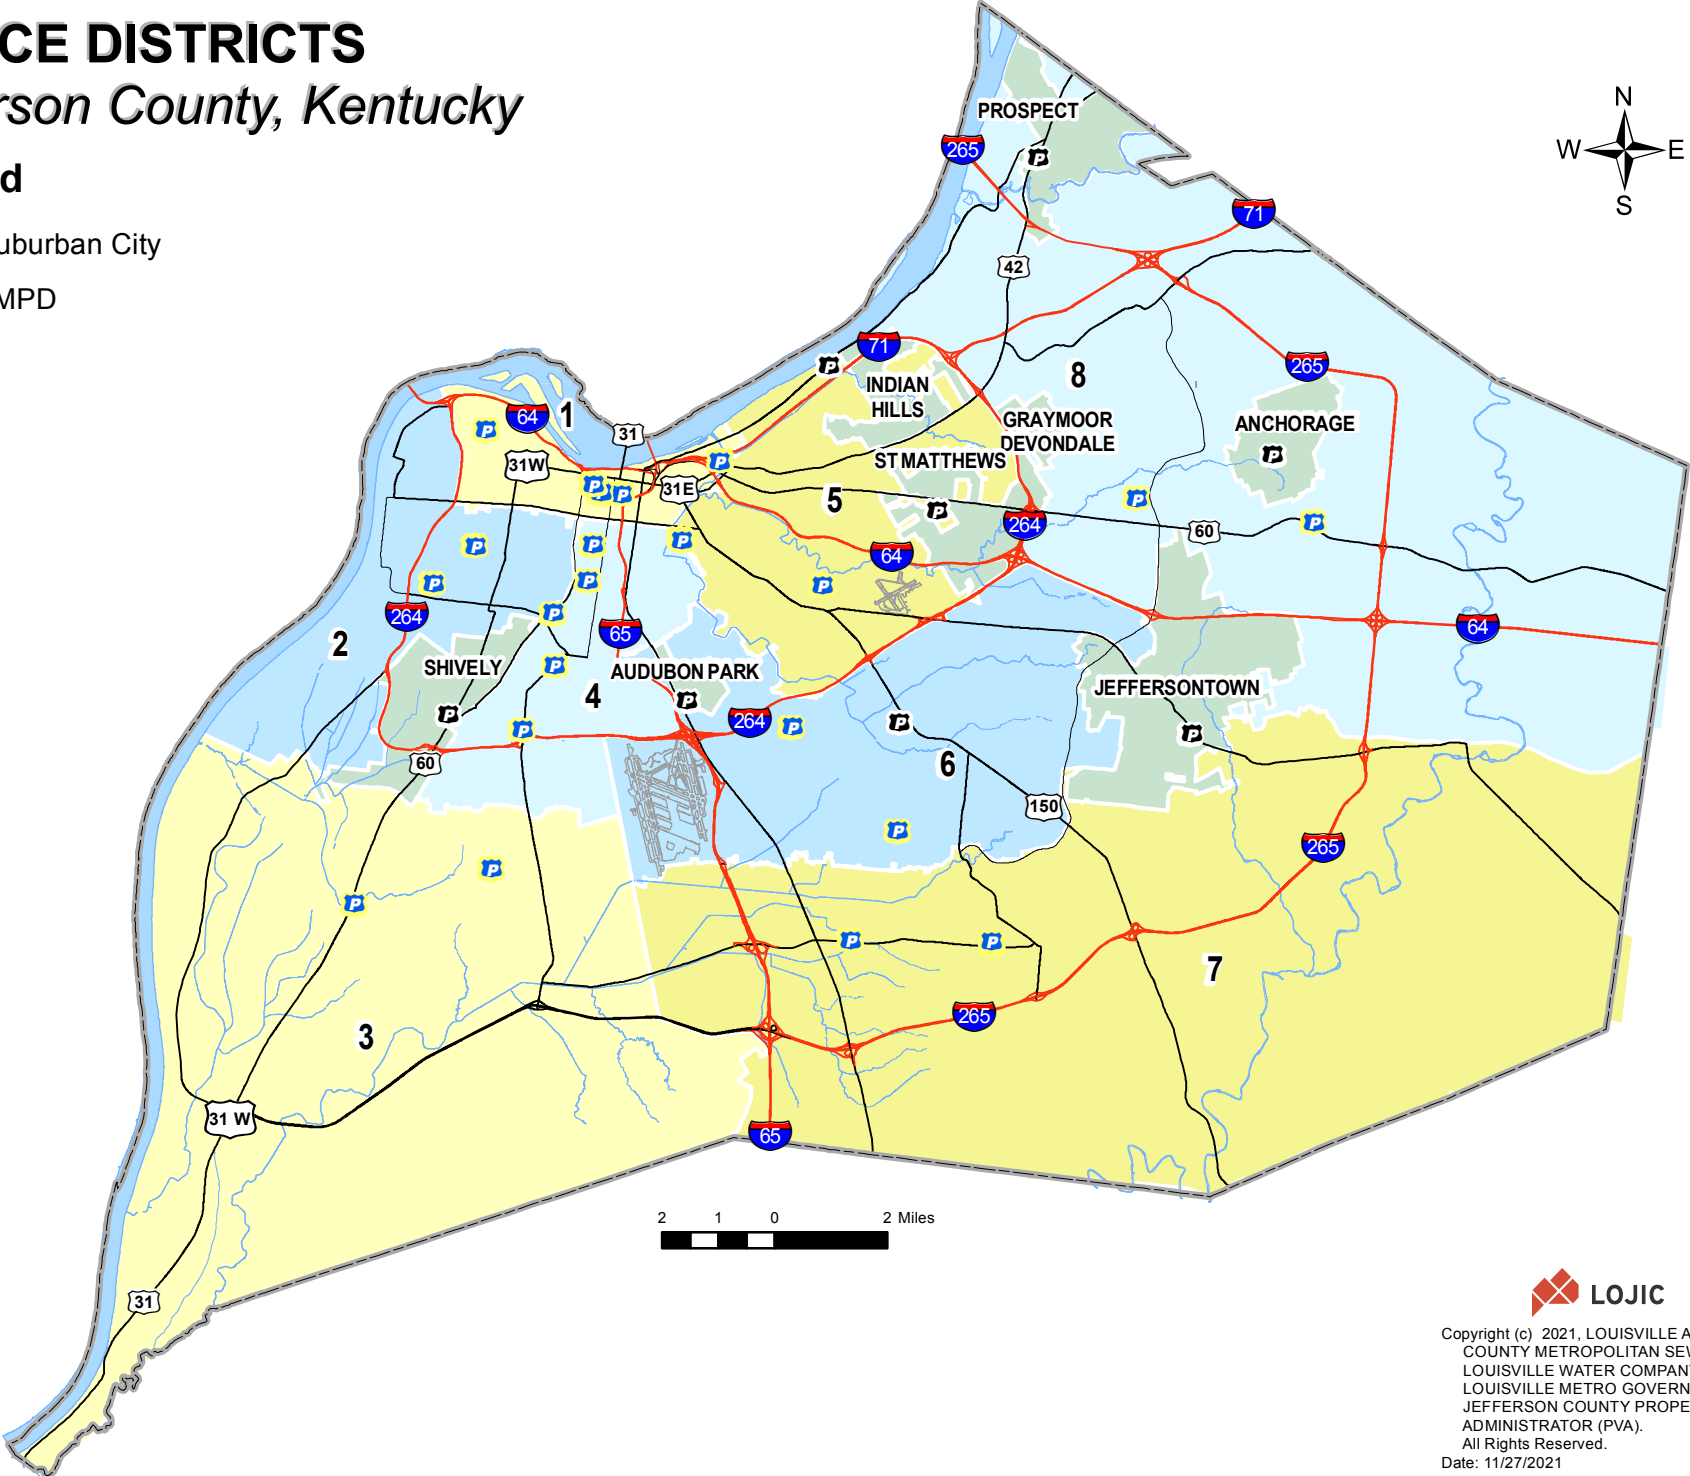

# POLICE DISTRICTS

## Jefferson County, Kentucky

### Legend

-  Suburban City
-  LMPD

Copyright (c) 2021, LOUISVILLE AND JEFFERSON COUNTY METROPOLITAN SEWER DISTRICT (MSD), LOUISVILLE WATER COMPANY (LWC), LOUISVILLE METRO GOVERNMENT, and JEFFERSON COUNTY PROPERTY VALUATION ADMINISTRATOR (PVA). All Rights Reserved. Date: 11/27/2021