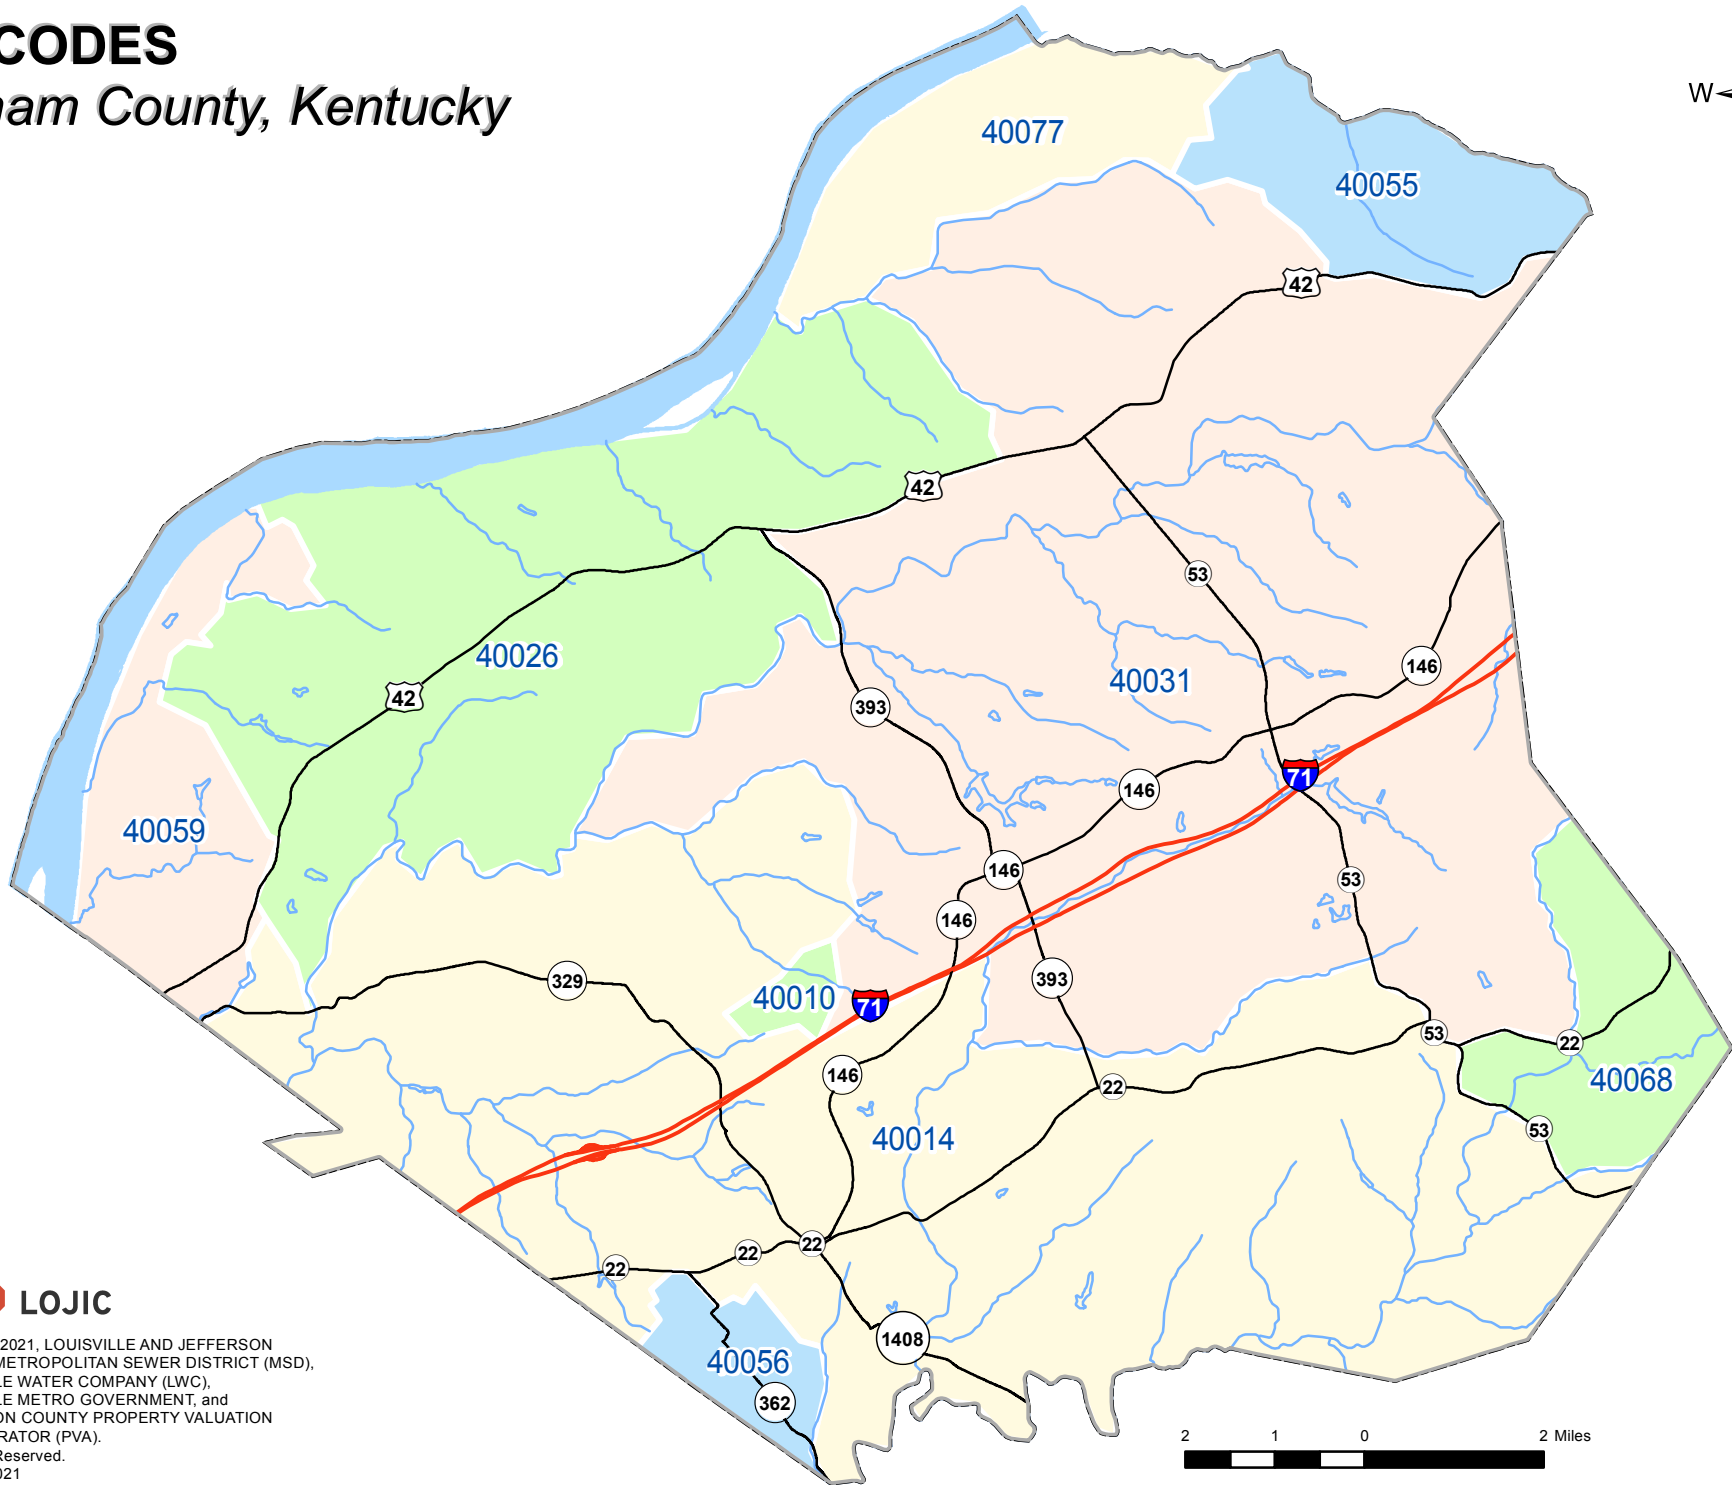

# ZIP CODES

## Oldham County, Kentucky

Copyright (c) 2021, LOUISVILLE AND JEFFERSON COUNTY METROPOLITAN SEWER DISTRICT (MSD), LOUISVILLE WATER COMPANY (LWC), LOUISVILLE METRO GOVERNMENT, and JEFFERSON COUNTY PROPERTY VALUATION ADMINISTRATOR (PVA). All Rights Reserved. Date: 11/27/2021