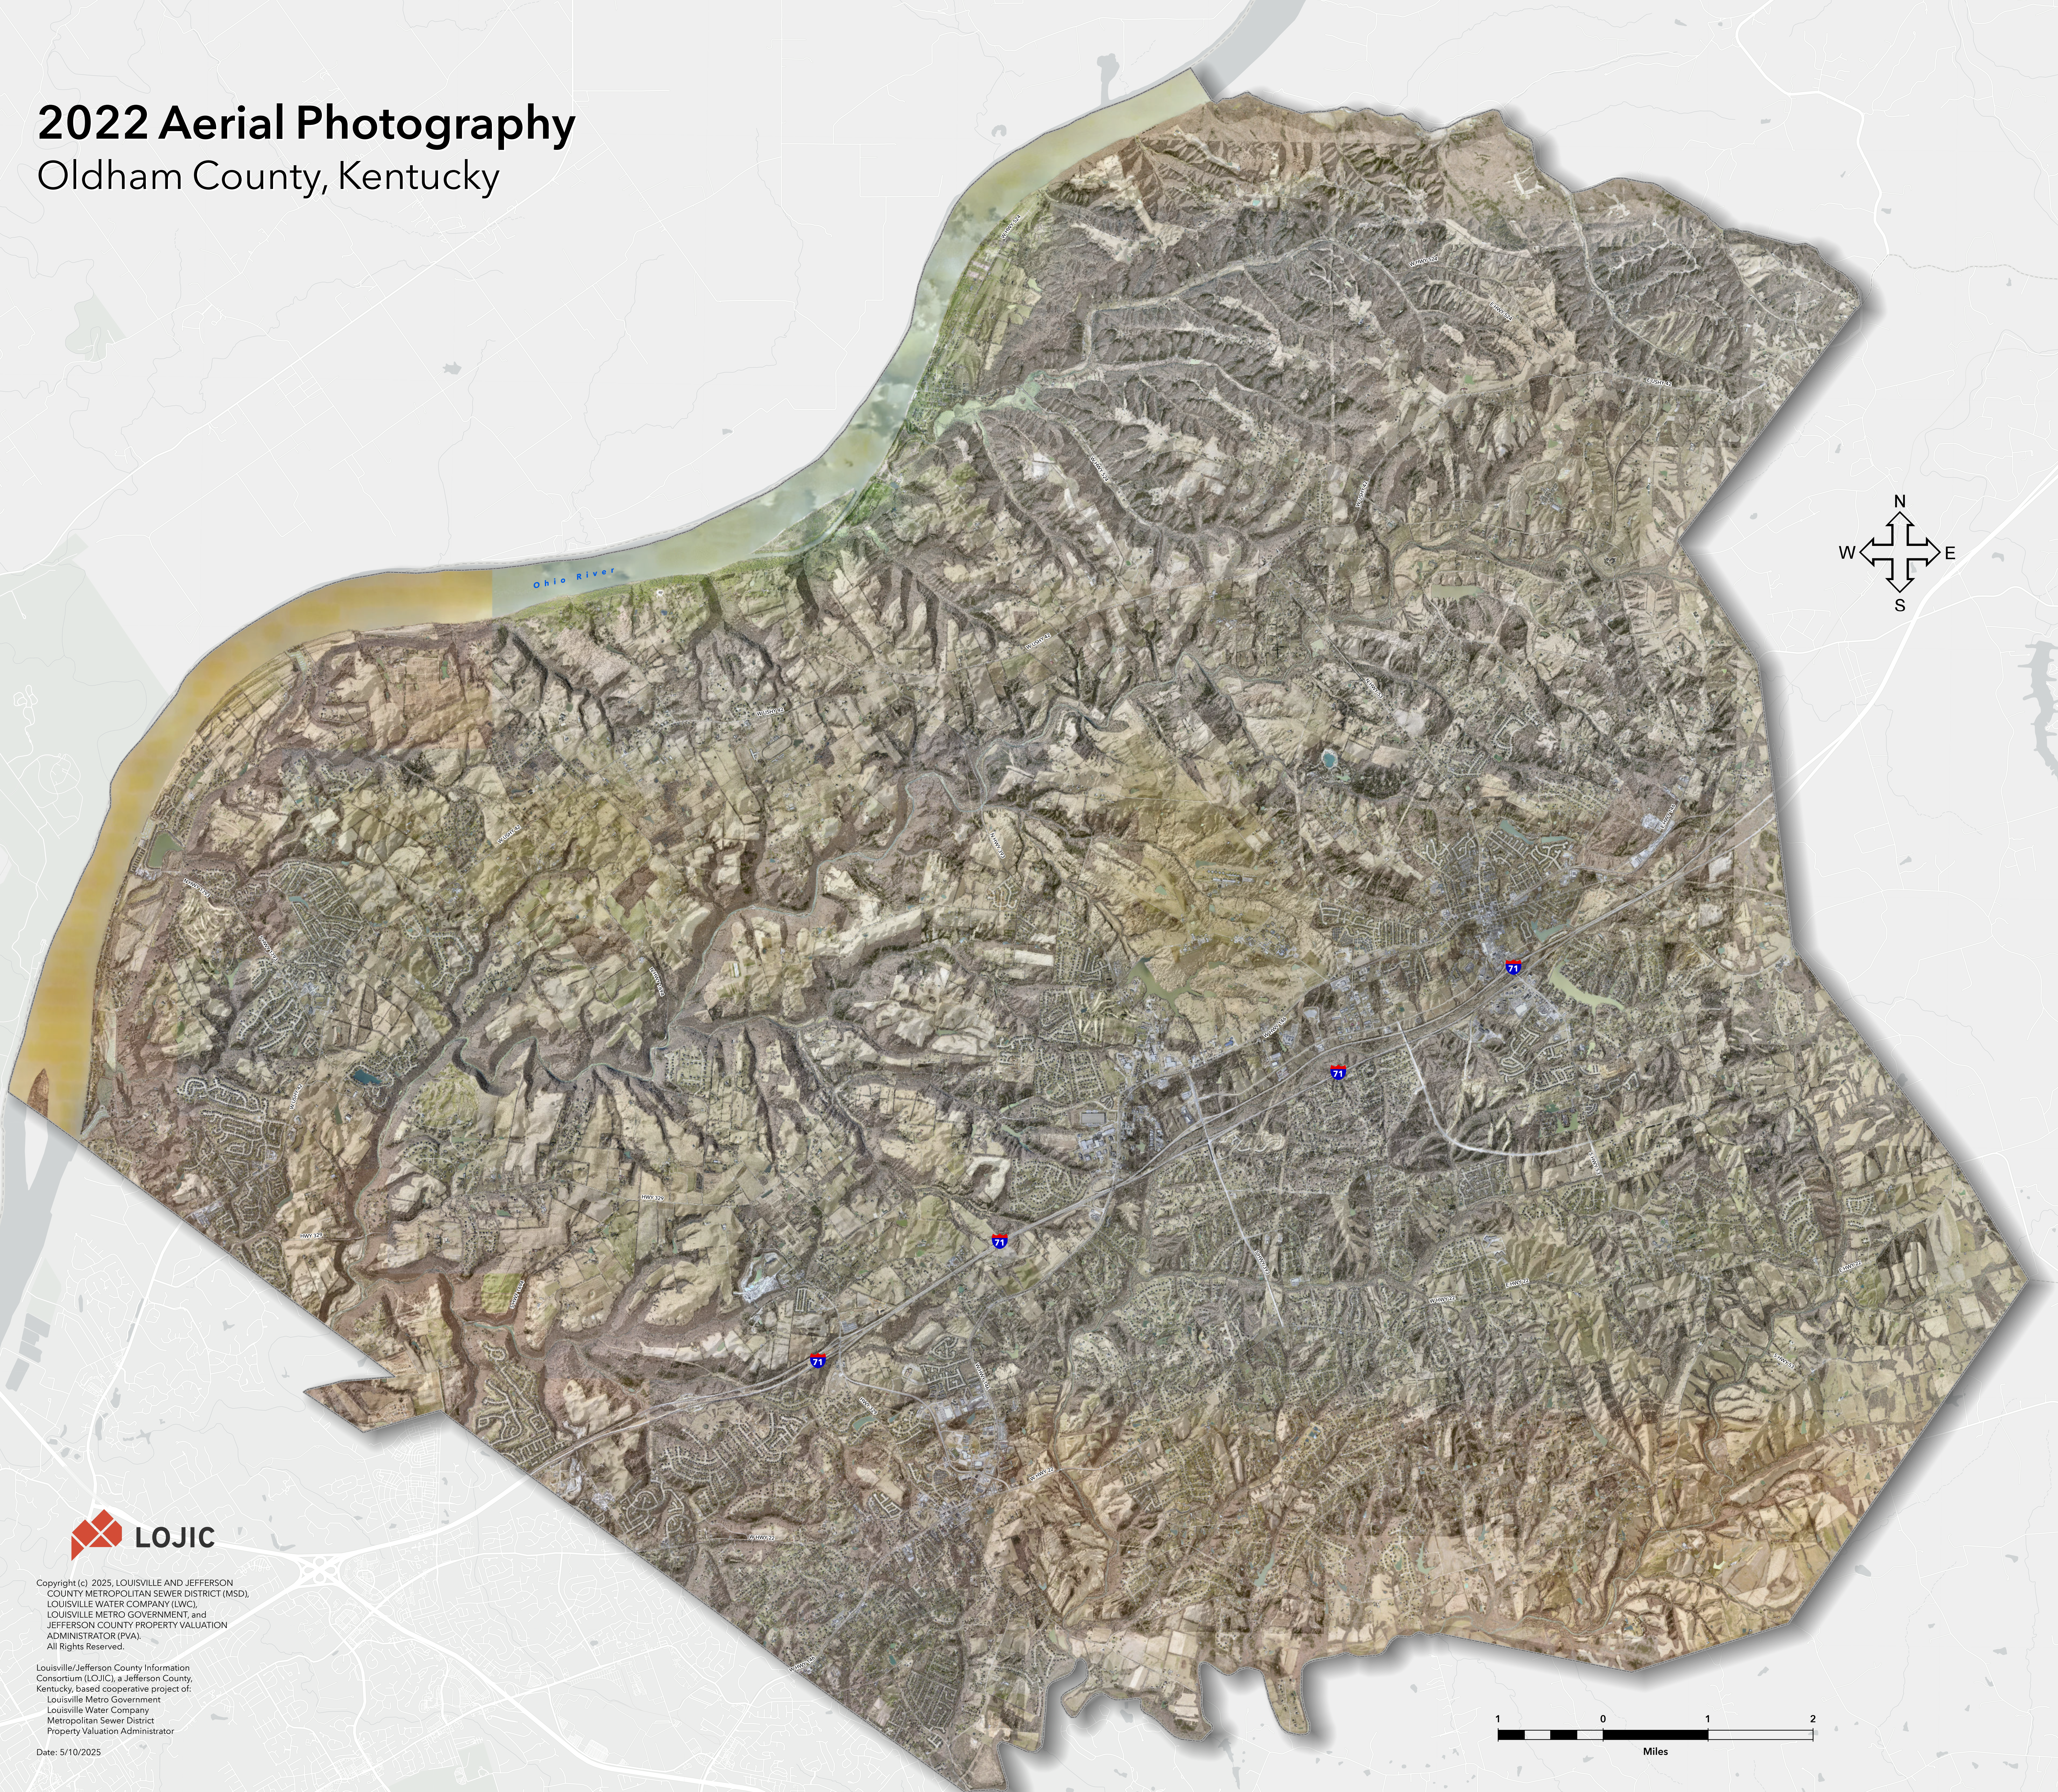

2022 Aerial Photography

Oldham County, Kentucky

Copyright (c) 2025, LOUISVILLE AND JEFFERSON COUNTY METROPOLITAN SEWER DISTRICT (MSD), LOUISVILLE WATER COMPANY (LWC), LOUISVILLE METRO GOVERNMENT, and JEFFERSON COUNTY PROPERTY VALUATION ADMINISTRATOR (PVA). All Rights Reserved.

Date: 5/10/2025