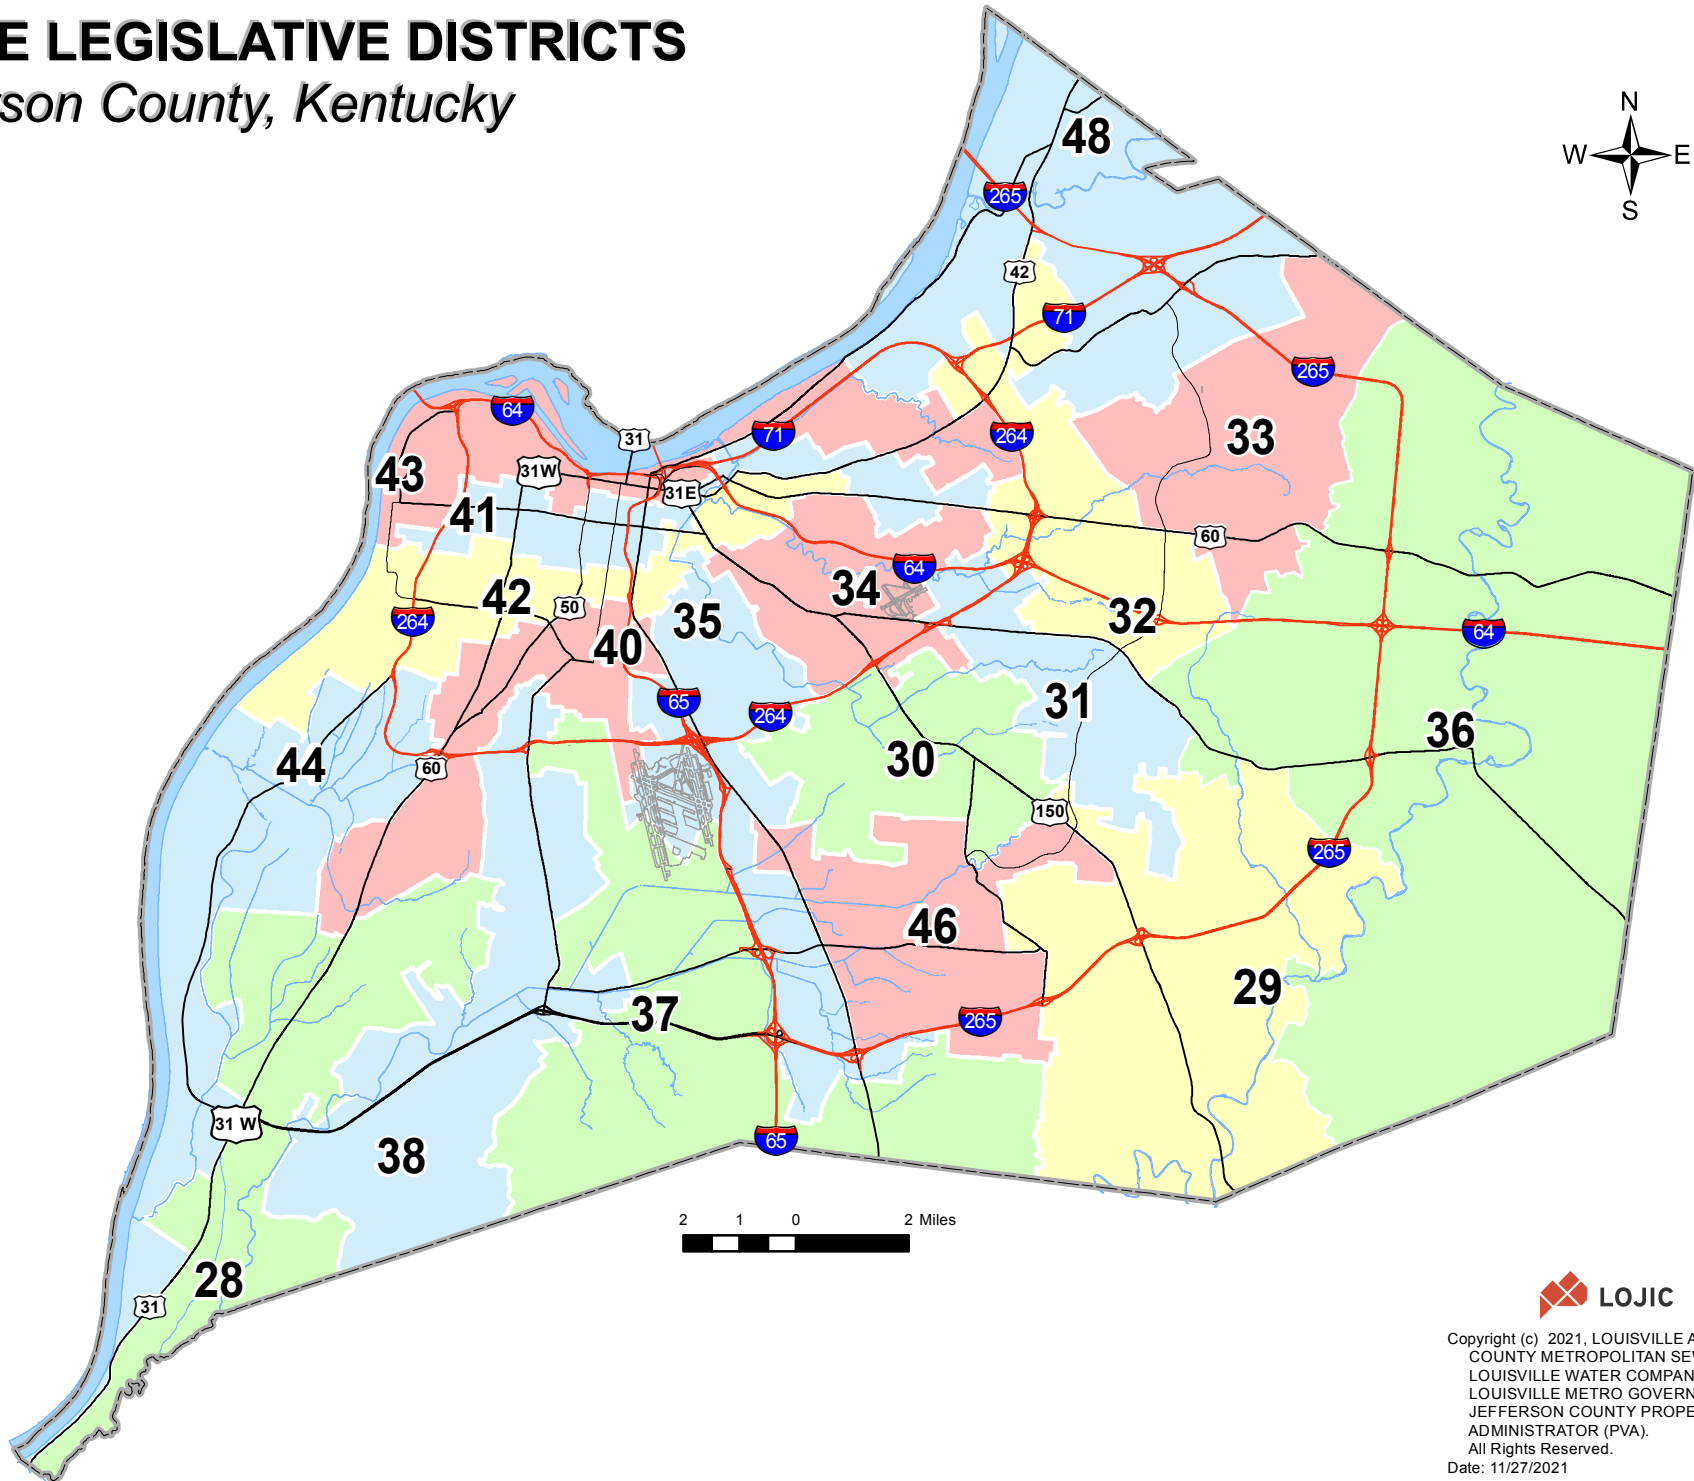

STATE LEGISLATIVE DISTRICTS

Jefferson County, Kentucky

Copyright (c) 2021, LOUISVILLE AND JEFFERSON COUNTY METROPOLITAN SEWER DISTRICT (MSD), LOUISVILLE WATER COMPANY (LWC), LOUISVILLE METRO GOVERNMENT, and JEFFERSON COUNTY PROPERTY VALUATION ADMINISTRATOR (PVA). All Rights Reserved.
Date: 11/27/2021