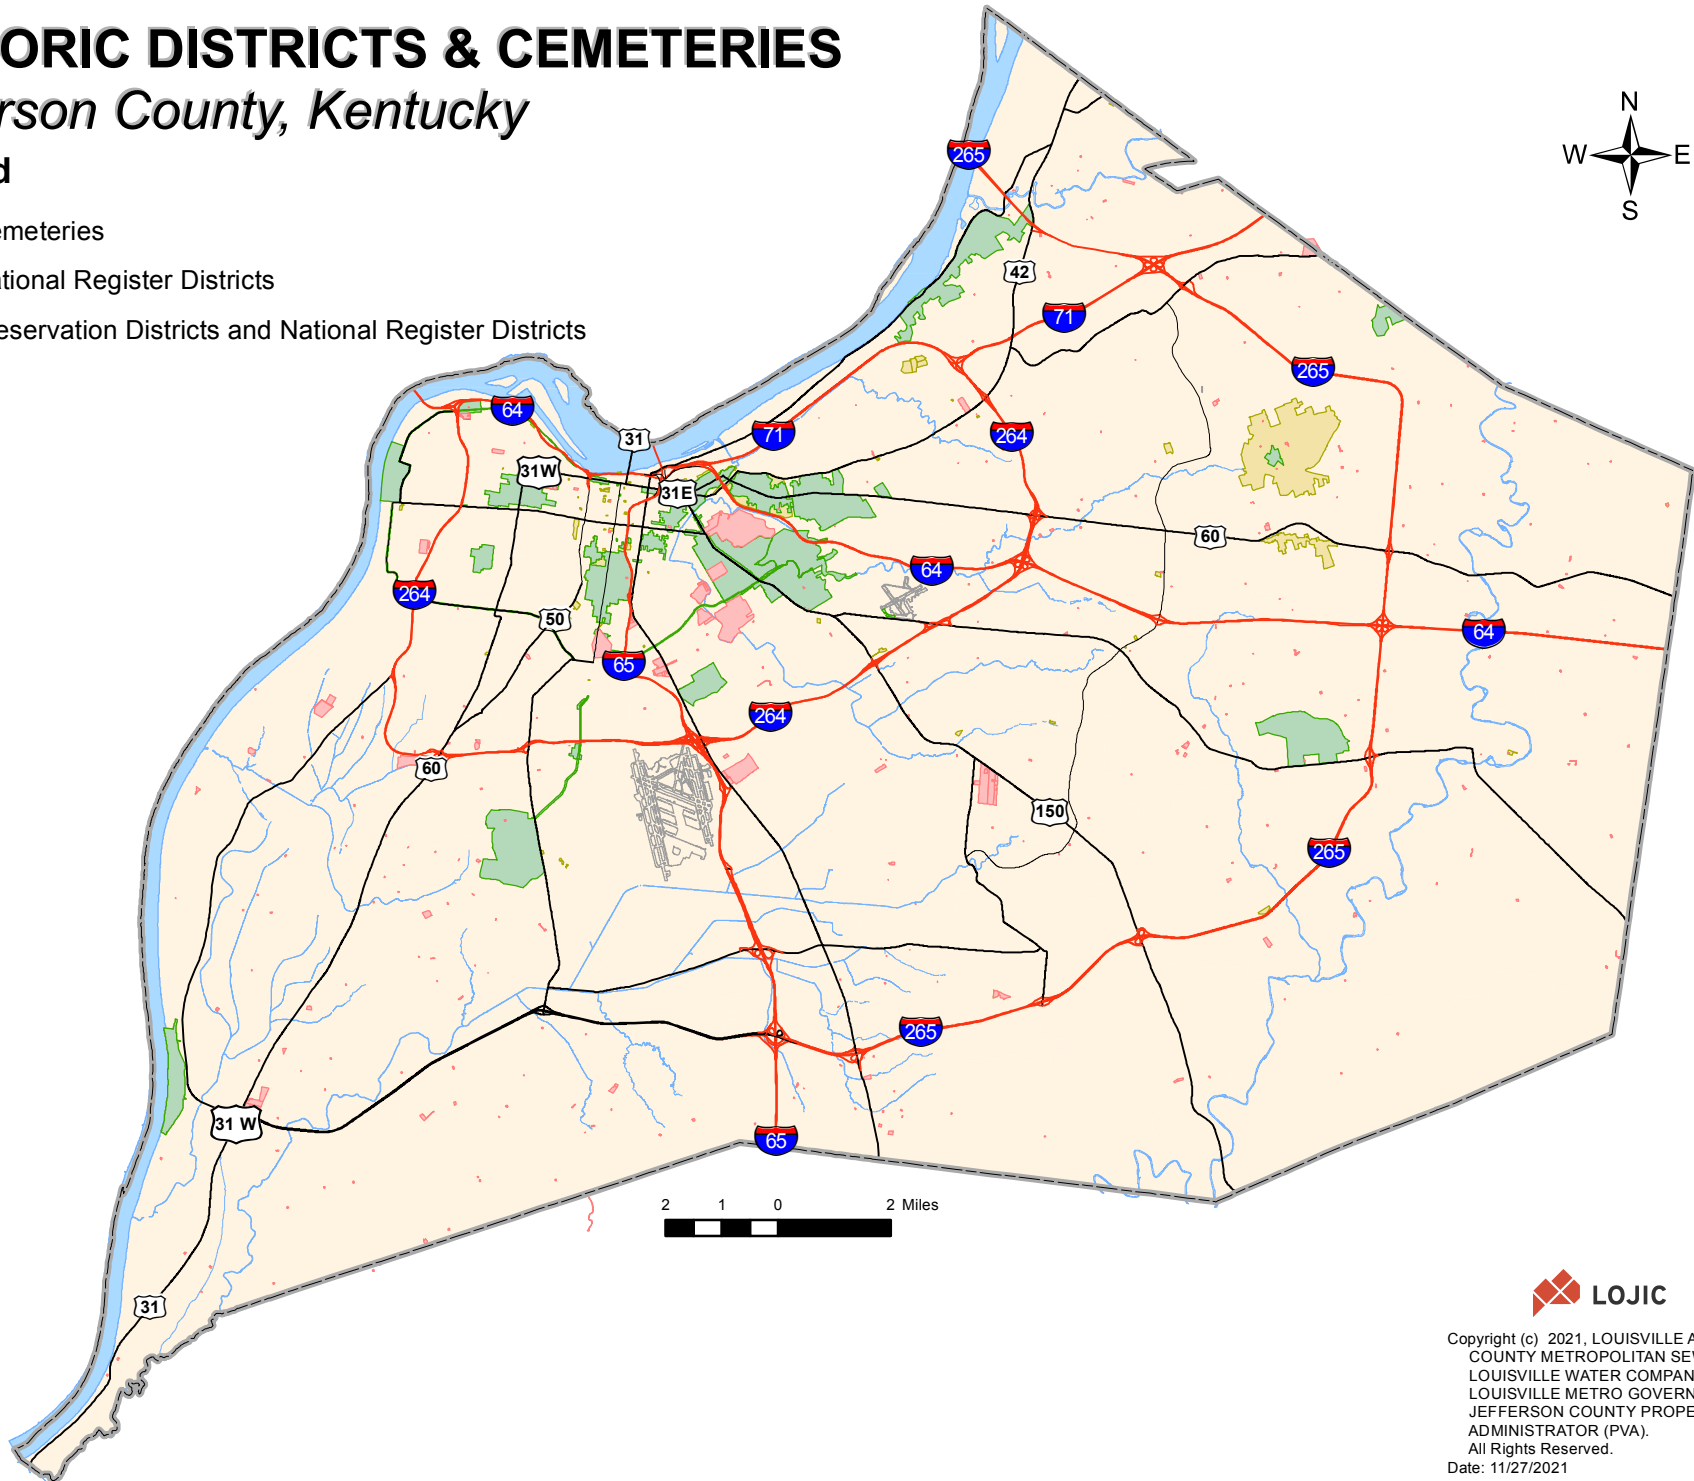

HISTORIC DISTRICTS & CEMETERIES

Jefferson County, Kentucky

Legend

-  Cemeteries
-  National Register Districts
-  Preservation Districts and National Register Districts

Copyright (c) 2021, LOUISVILLE AND JEFFERSON COUNTY METROPOLITAN SEWER DISTRICT (MSD), LOUISVILLE WATER COMPANY (LWC), LOUISVILLE METRO GOVERNMENT, and JEFFERSON COUNTY PROPERTY VALUATION ADMINISTRATOR (PVA). All Rights Reserved.
Date: 11/27/2021