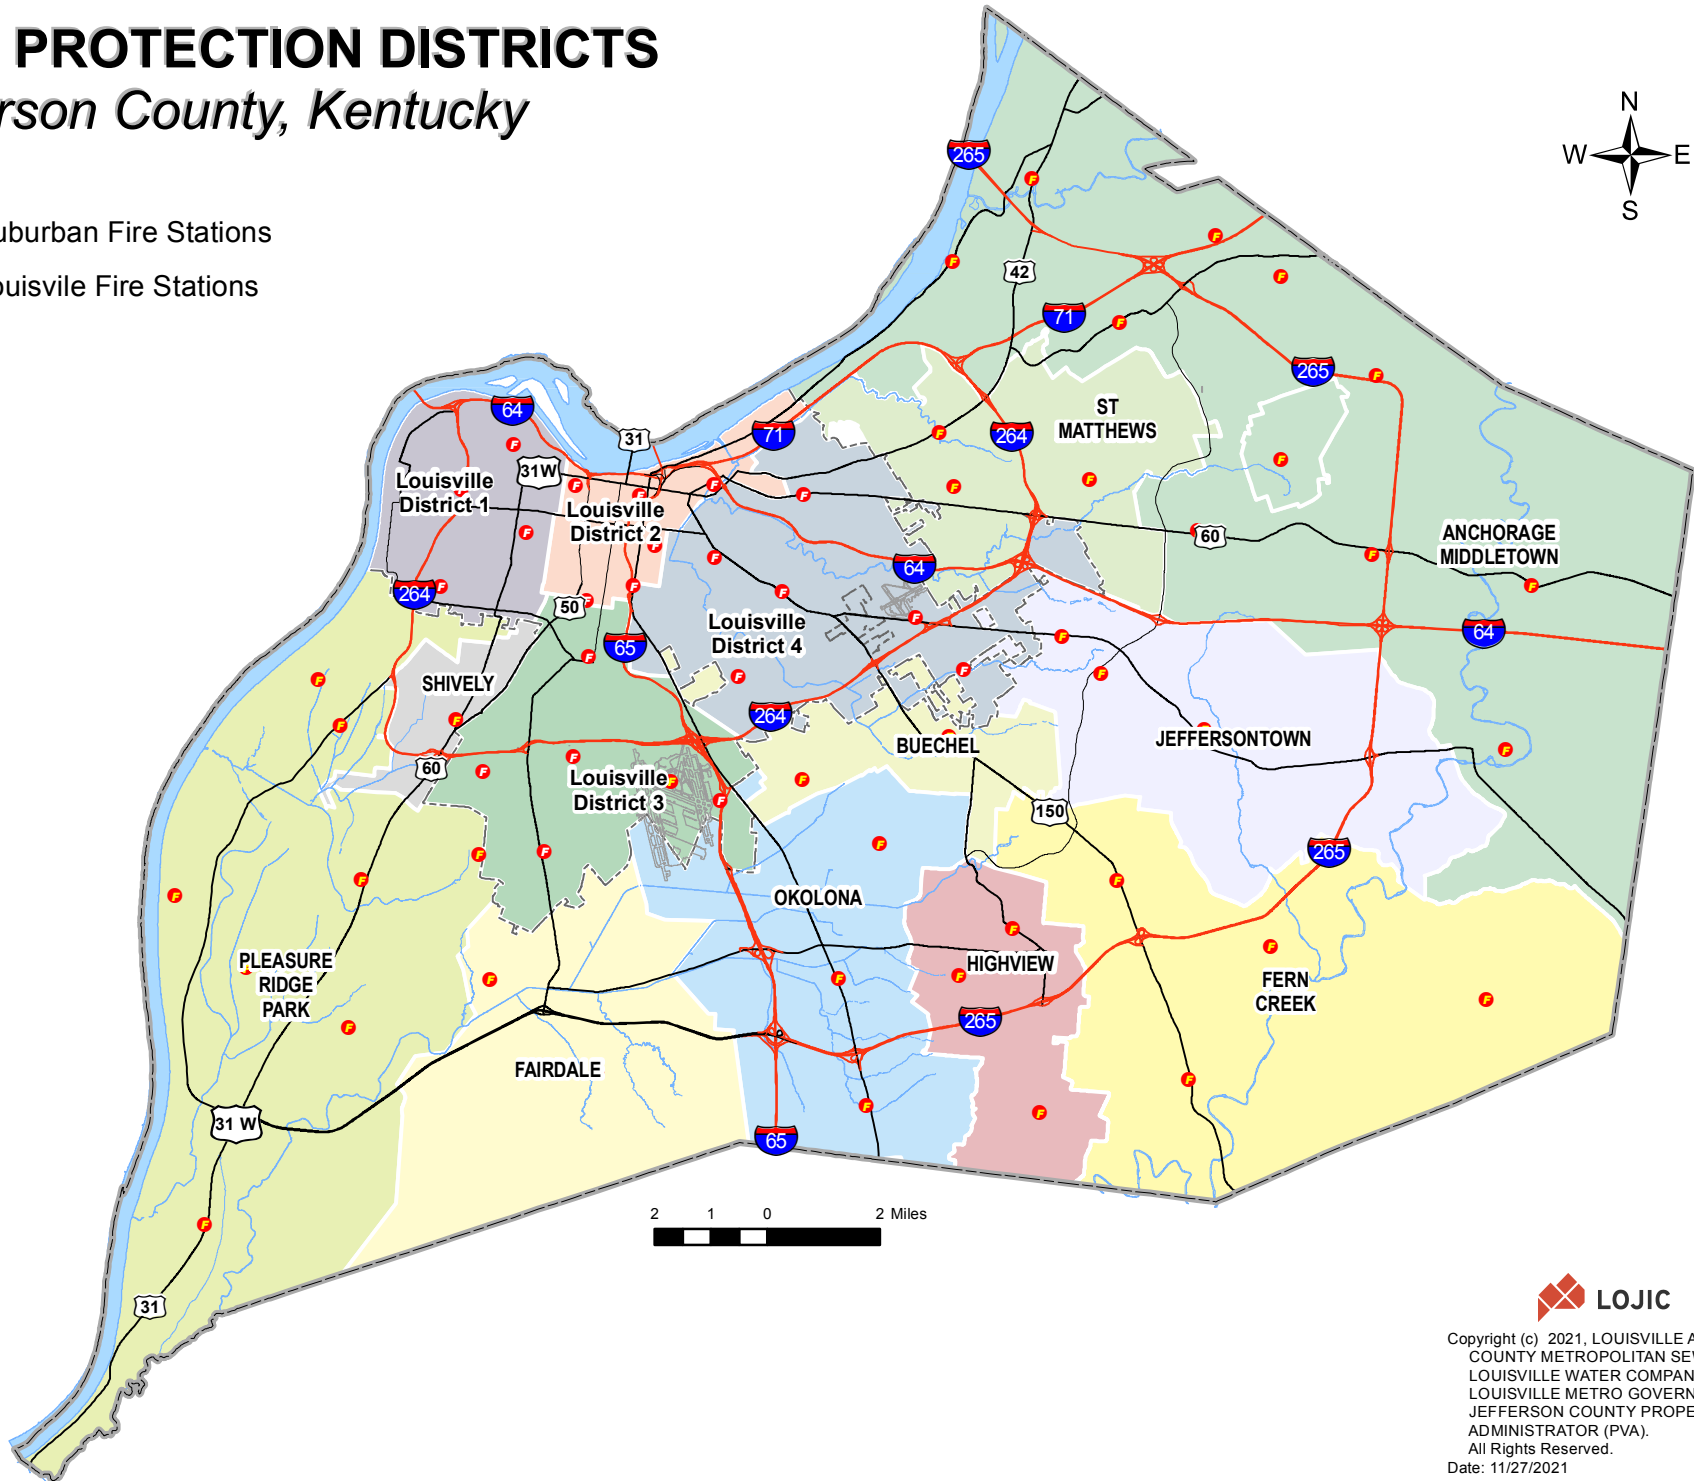

FIRE PROTECTION DISTRICTS

Jefferson County, Kentucky

Legend

- Suburban Fire Stations
- Louisville Fire Stations

Copyright (c) 2021, LOUISVILLE AND JEFFERSON COUNTY METROPOLITAN SEWER DISTRICT (MSD), LOUISVILLE WATER COMPANY (LWC), LOUISVILLE METRO GOVERNMENT, and JEFFERSON COUNTY PROPERTY VALUATION ADMINISTRATOR (PVA). All Rights Reserved.
Date: 11/27/2021