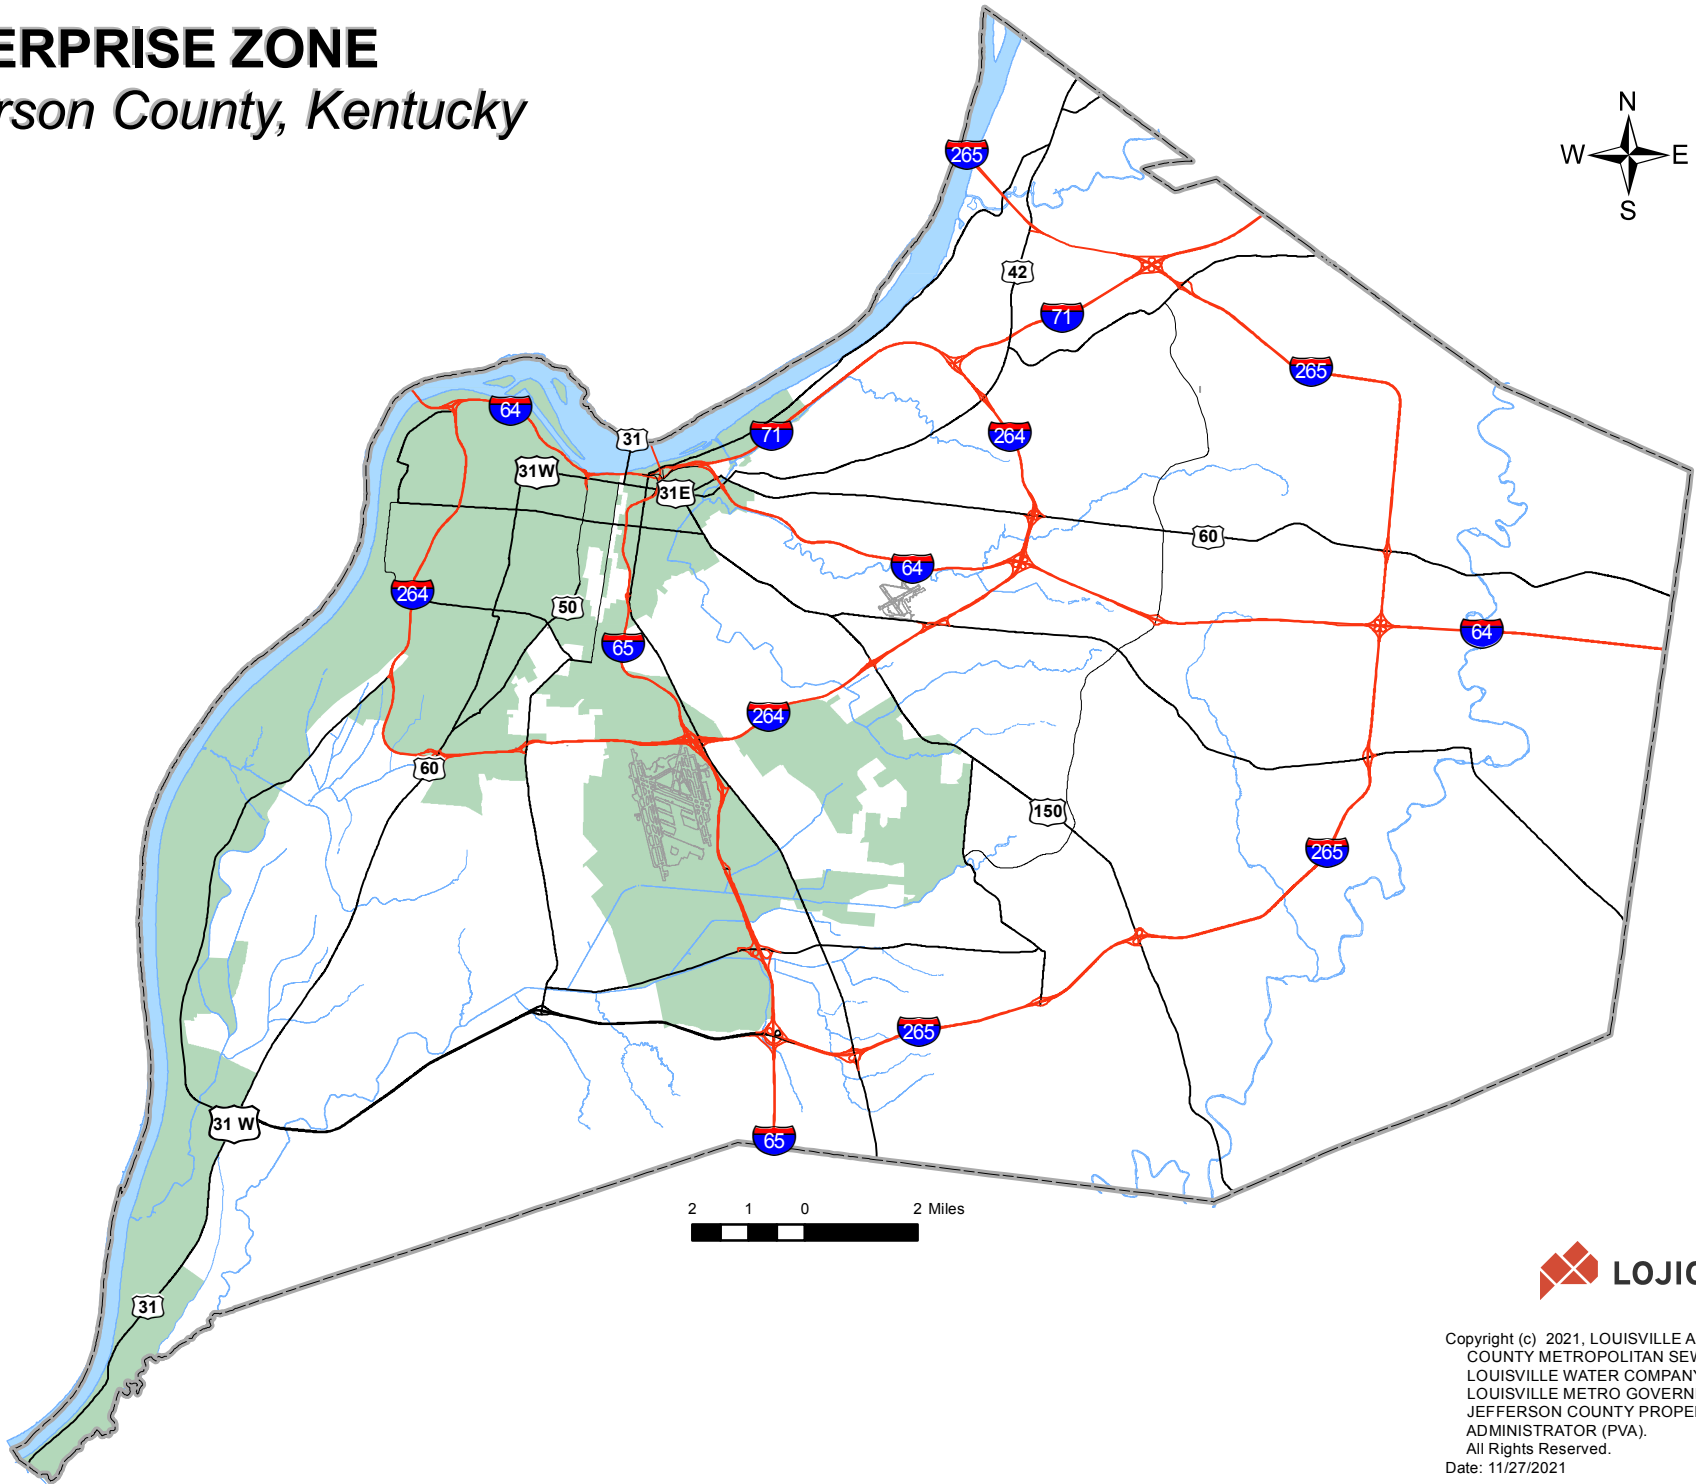

# ENTERPRISE ZONE

*Jefferson County, Kentucky*

Copyright (c) 2021, LOUISVILLE AND JEFFERSON COUNTY METROPOLITAN SEWER DISTRICT (MSD), LOUISVILLE WATER COMPANY (LWC), LOUISVILLE METRO GOVERNMENT, and JEFFERSON COUNTY PROPERTY VALUATION ADMINISTRATOR (PVA). All Rights Reserved.  
Date: 11/27/2021