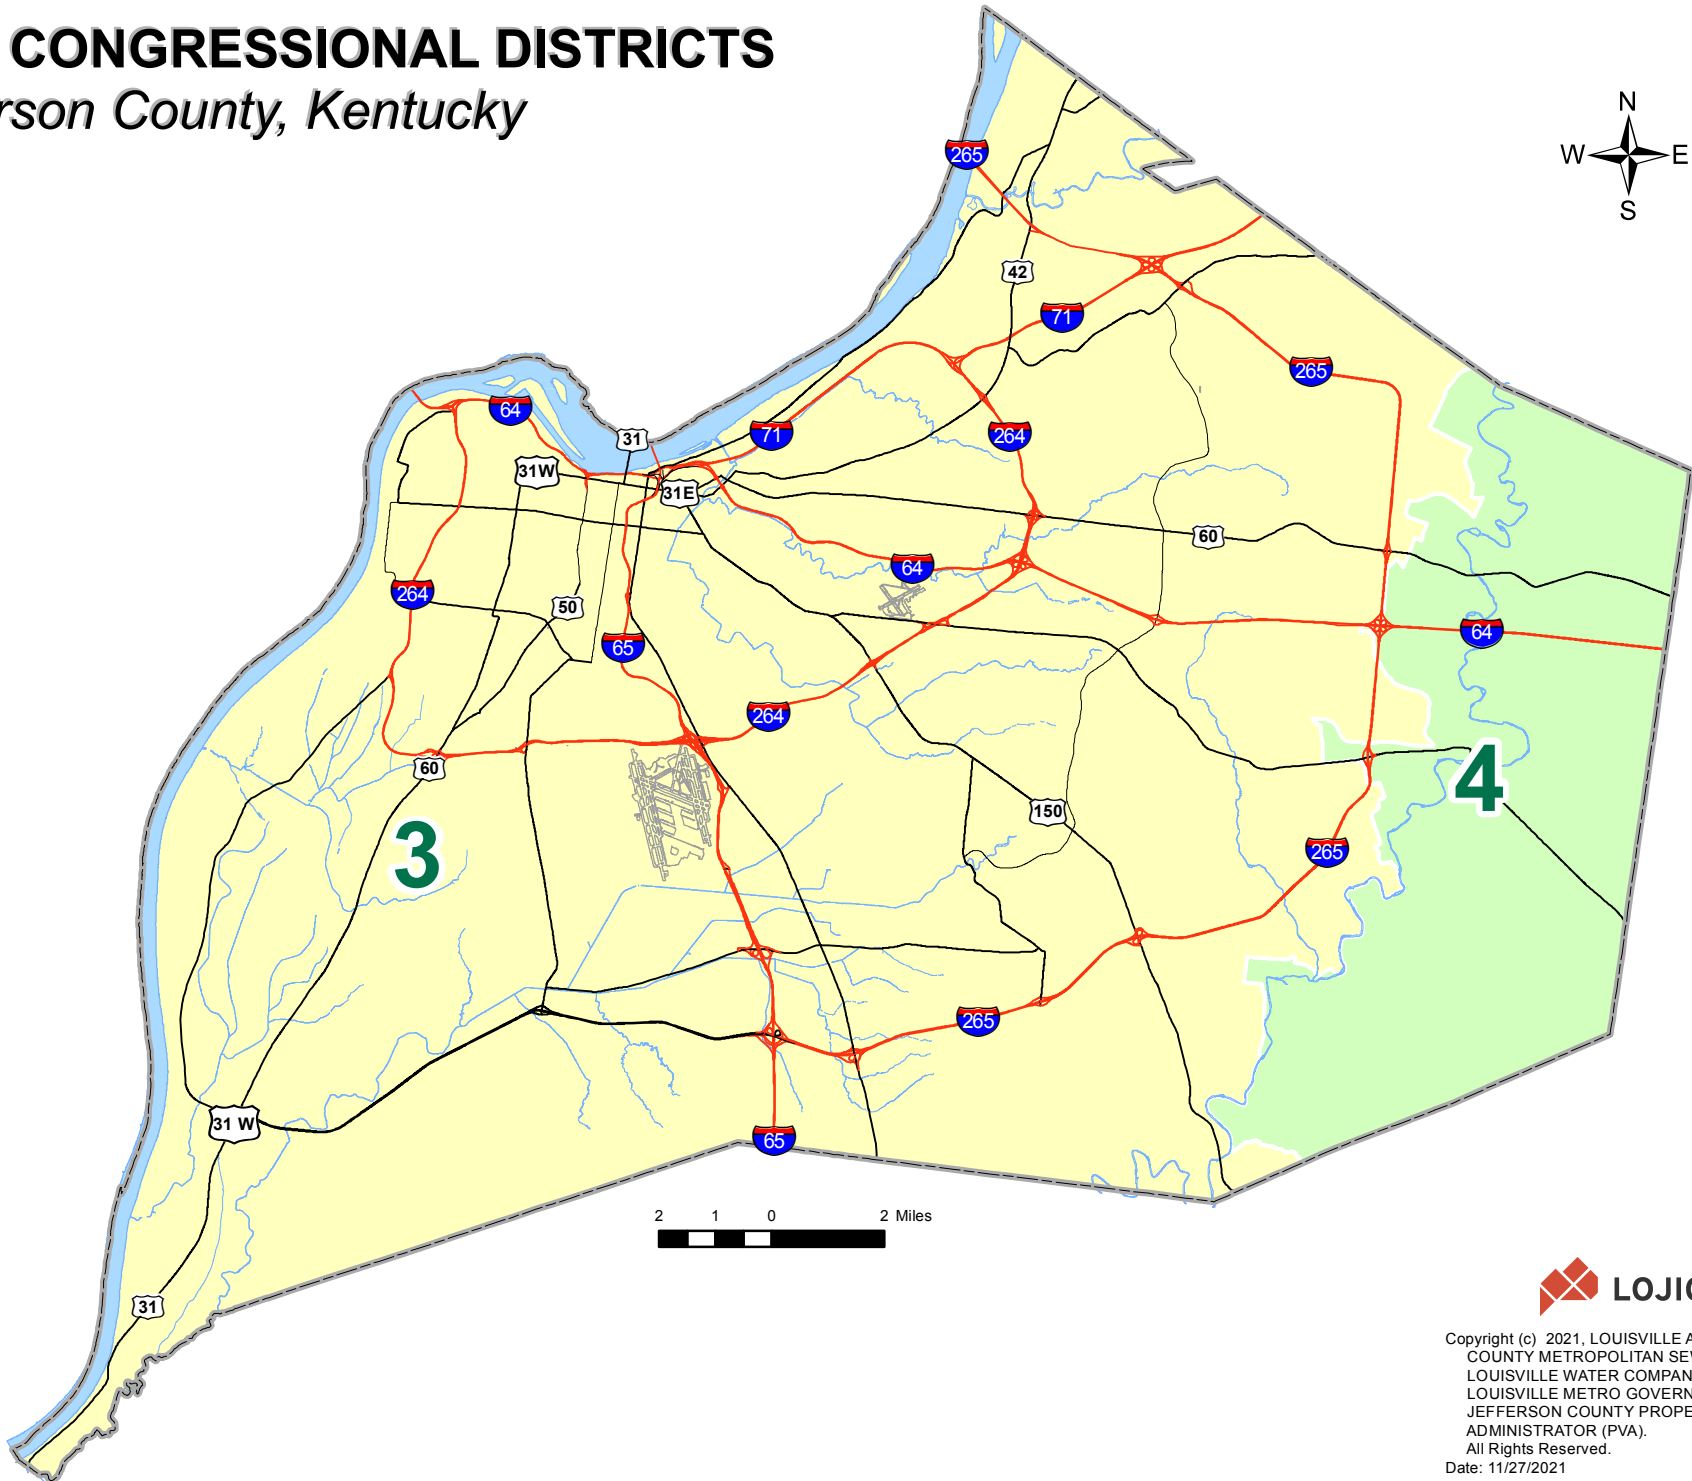

U. S. CONGRESSIONAL DISTRICTS

Jefferson County, Kentucky

Copyright (c) 2021, LOUISVILLE AND JEFFERSON COUNTY METROPOLITAN SEWER DISTRICT (MSD), LOUISVILLE WATER COMPANY (LWC), LOUISVILLE METRO GOVERNMENT, and JEFFERSON COUNTY PROPERTY VALUATION ADMINISTRATOR (PVA). All Rights Reserved.
Date: 11/27/2021