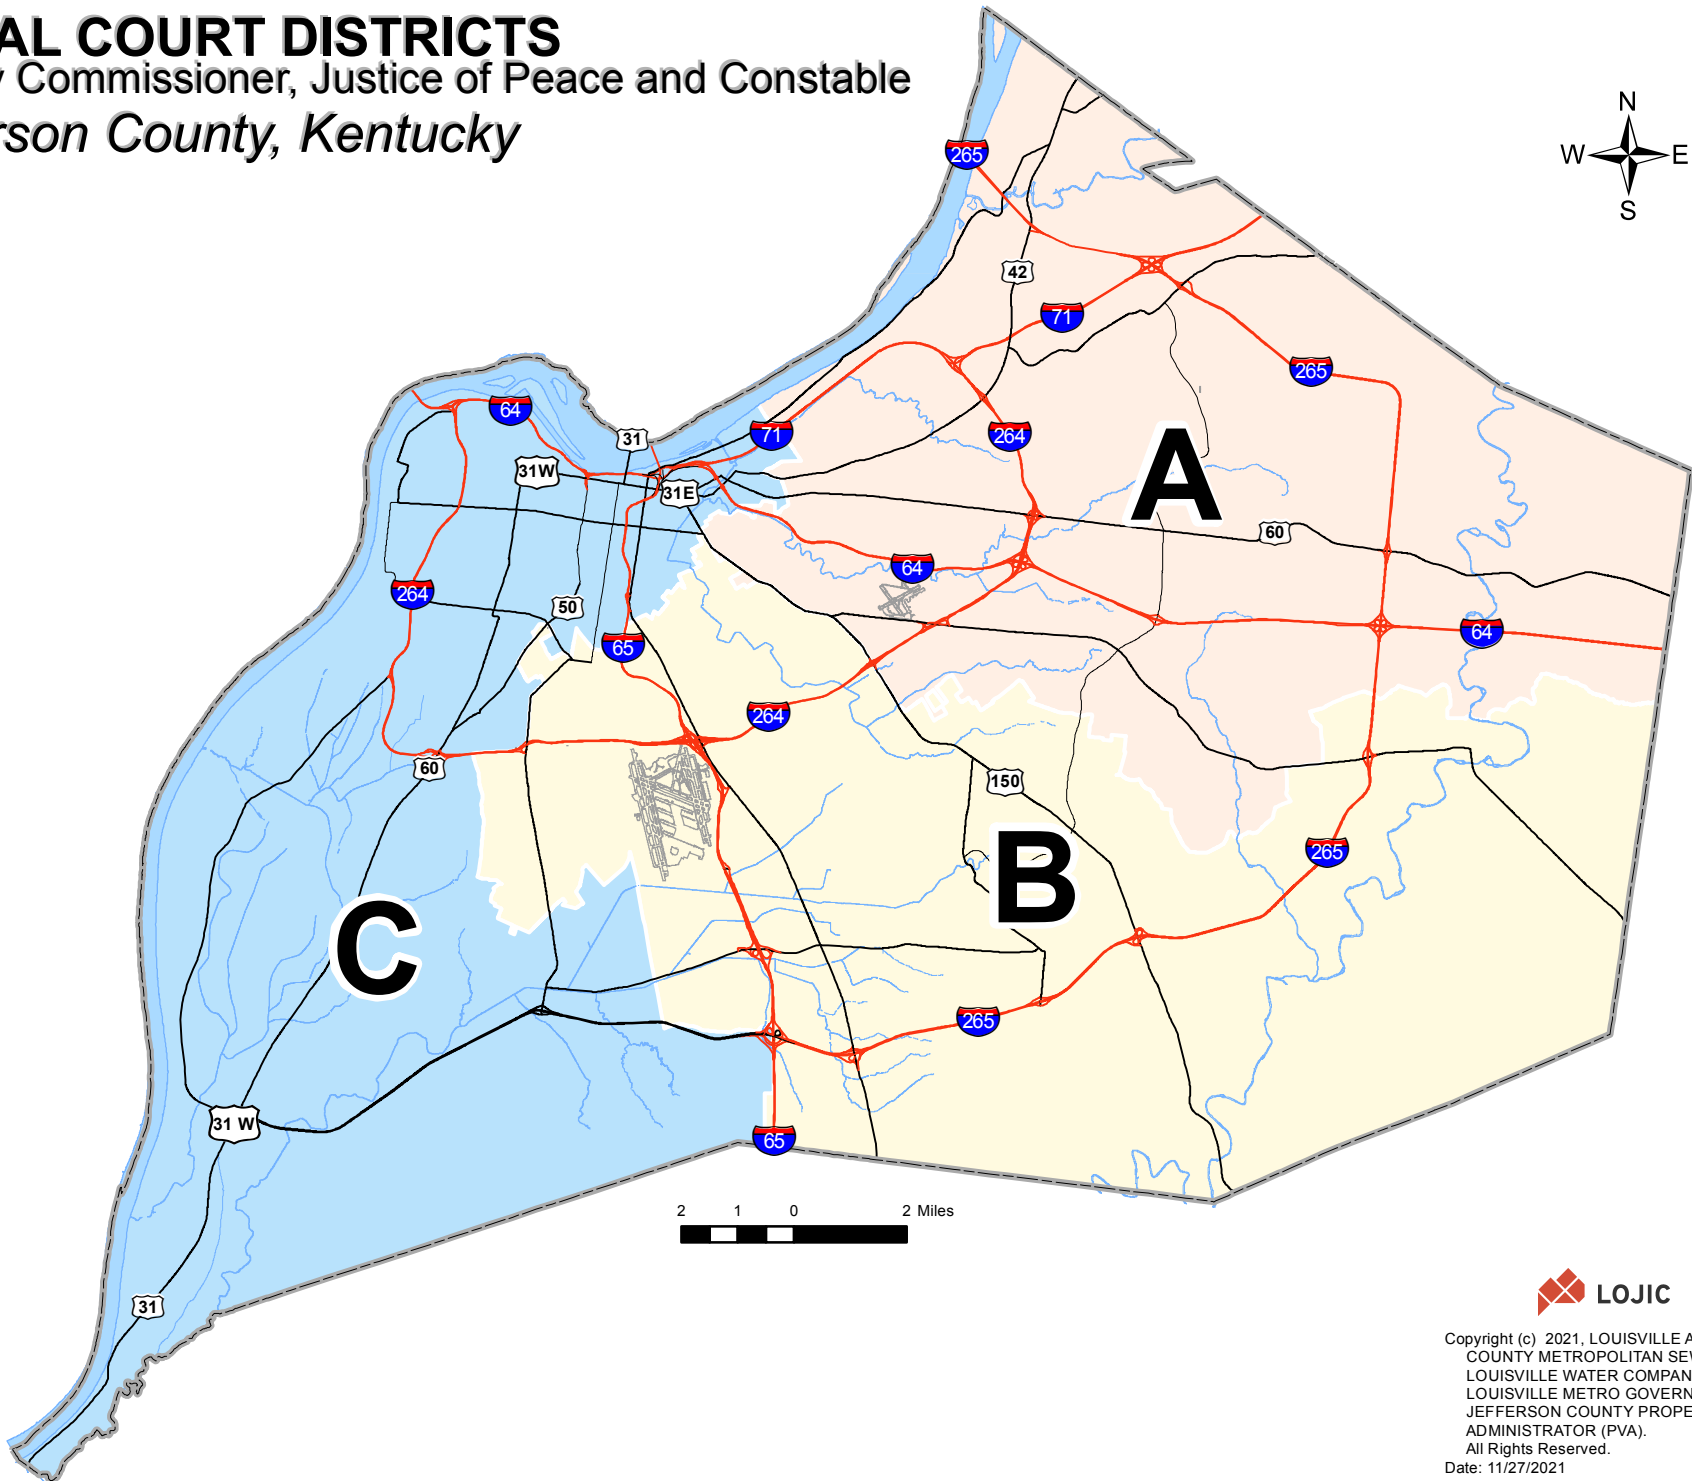

FISCAL COURT DISTRICTS

County Commissioner, Justice of Peace and Constable
Jefferson County, Kentucky

Copyright (c) 2021, LOUISVILLE AND JEFFERSON COUNTY METROPOLITAN SEWER DISTRICT (MSD), LOUISVILLE WATER COMPANY (LWC), LOUISVILLE METRO GOVERNMENT, and JEFFERSON COUNTY PROPERTY VALUATION ADMINISTRATOR (PVA). All Rights Reserved.
Date: 11/27/2021