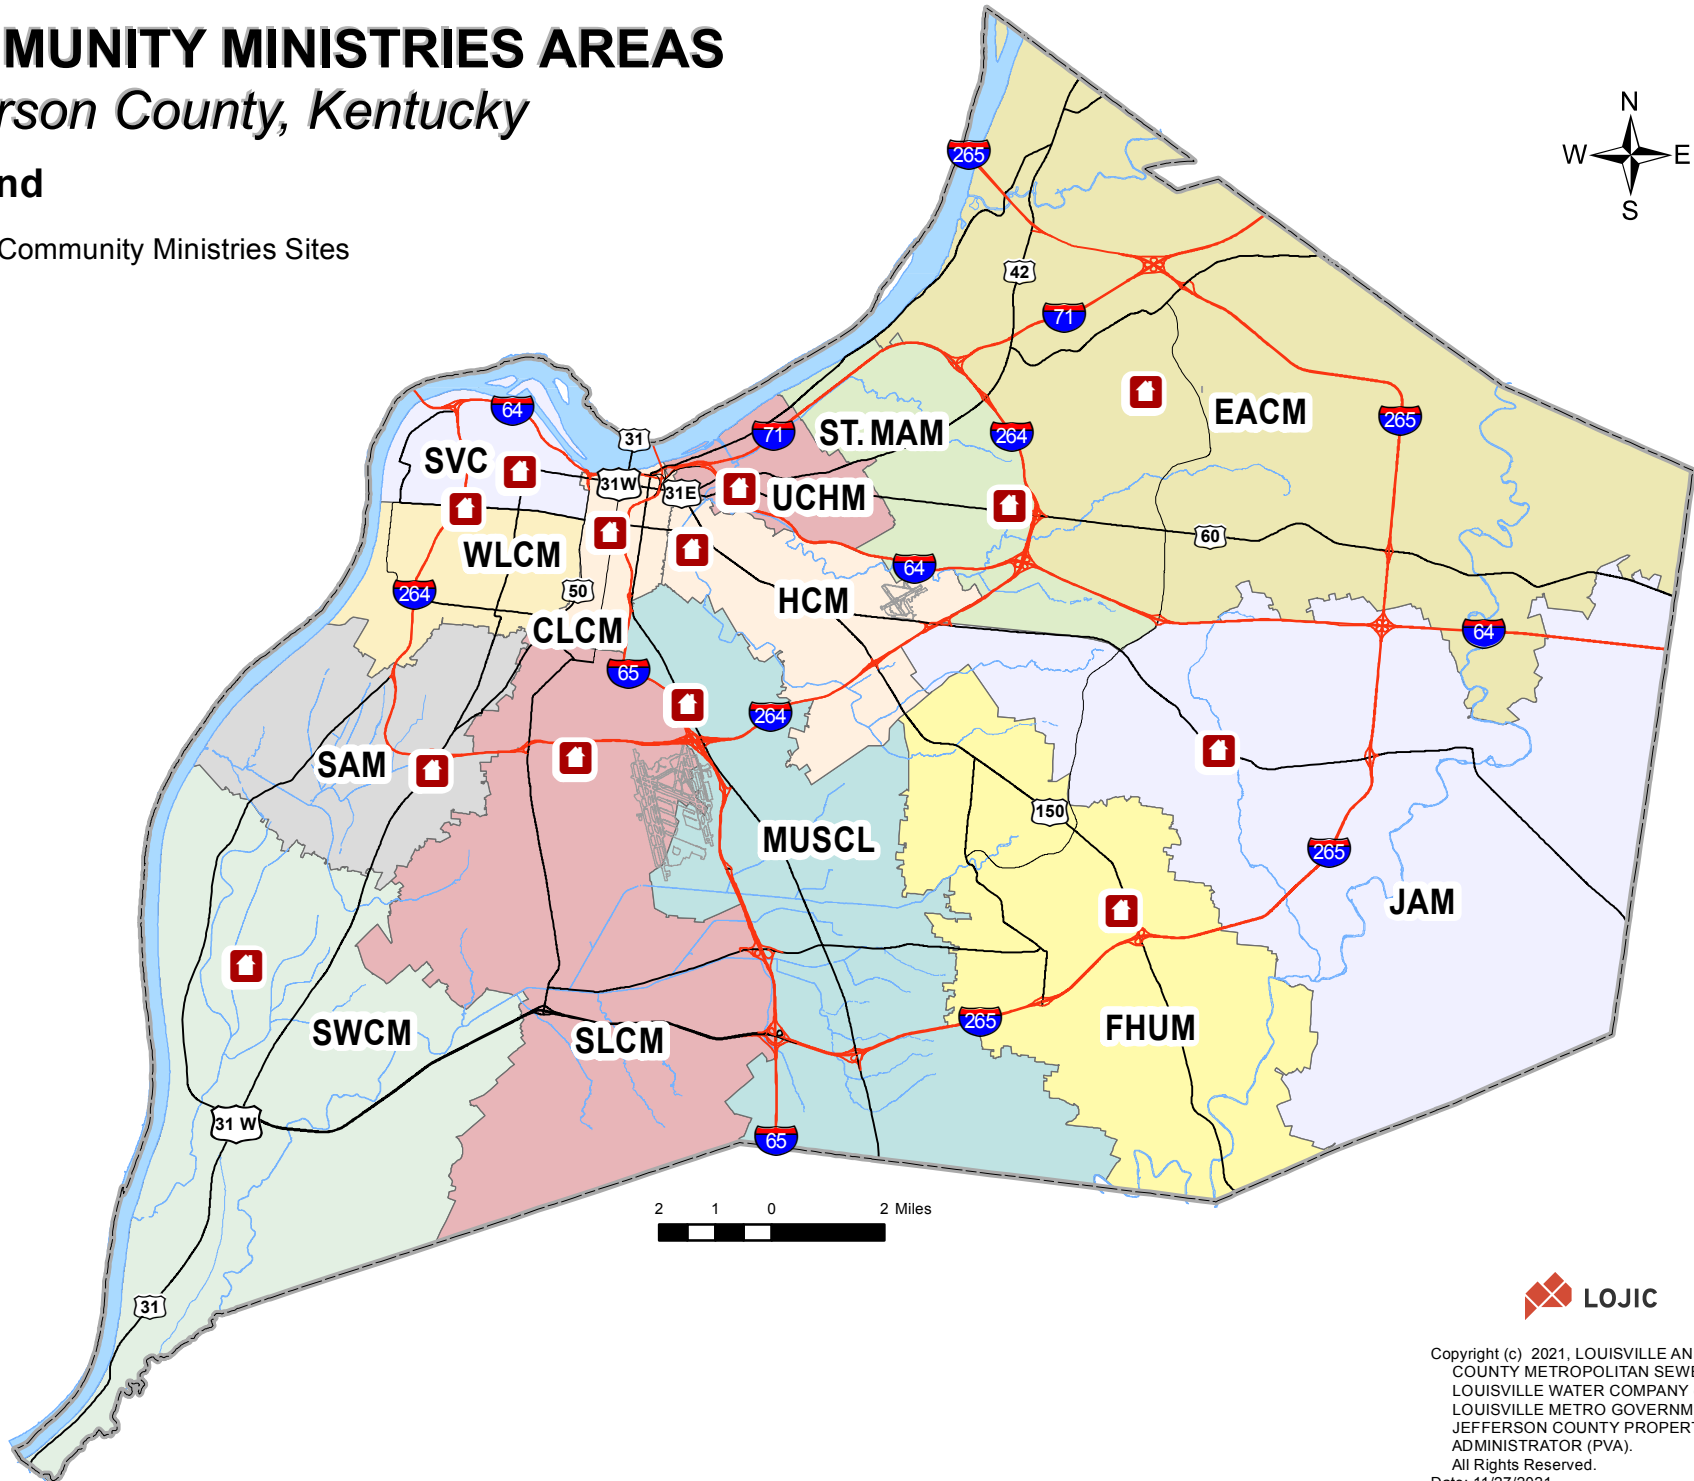

COMMUNITY MINISTRIES AREAS

Jefferson County, Kentucky

Legend

 Community Ministries Sites

Copyright (c) 2021, LOUISVILLE AND JEFFERSON COUNTY METROPOLITAN SEWER DISTRICT (MSD), LOUISVILLE WATER COMPANY (LWC), LOUISVILLE METRO GOVERNMENT, and JEFFERSON COUNTY PROPERTY VALUATION ADMINISTRATOR (PVA).
All Rights Reserved.
Date: 11/27/2021