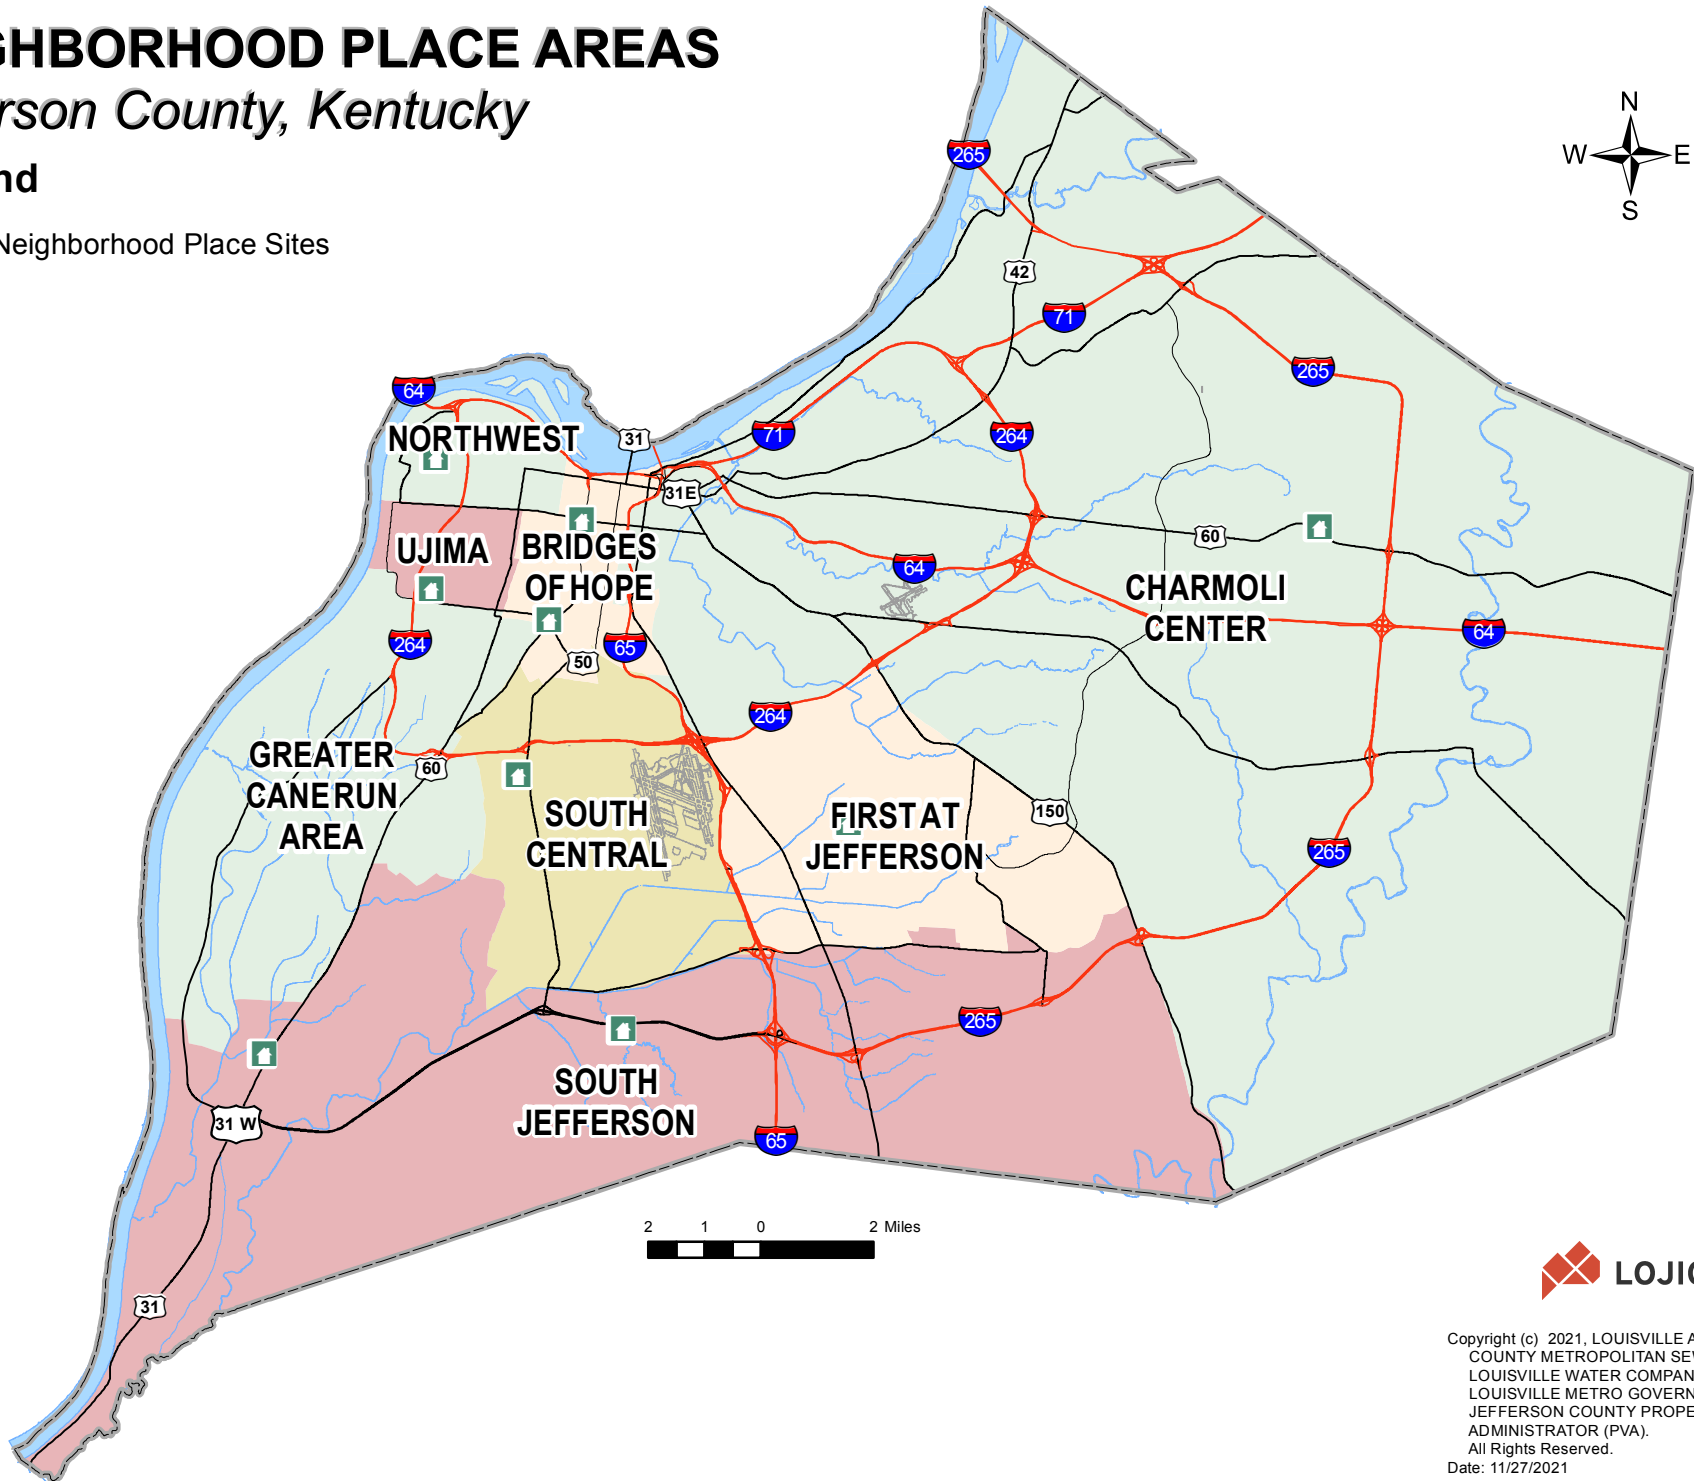

NEIGHBORHOOD PLACE AREAS

Jefferson County, Kentucky

Legend

- Neighborhood Place Sites

Copyright (c) 2021, LOUISVILLE AND JEFFERSON COUNTY METROPOLITAN SEWER DISTRICT (MSD), LOUISVILLE WATER COMPANY (LWC), LOUISVILLE METRO GOVERNMENT, and JEFFERSON COUNTY PROPERTY VALUATION ADMINISTRATOR (PVA). All Rights Reserved.
Date: 11/27/2021