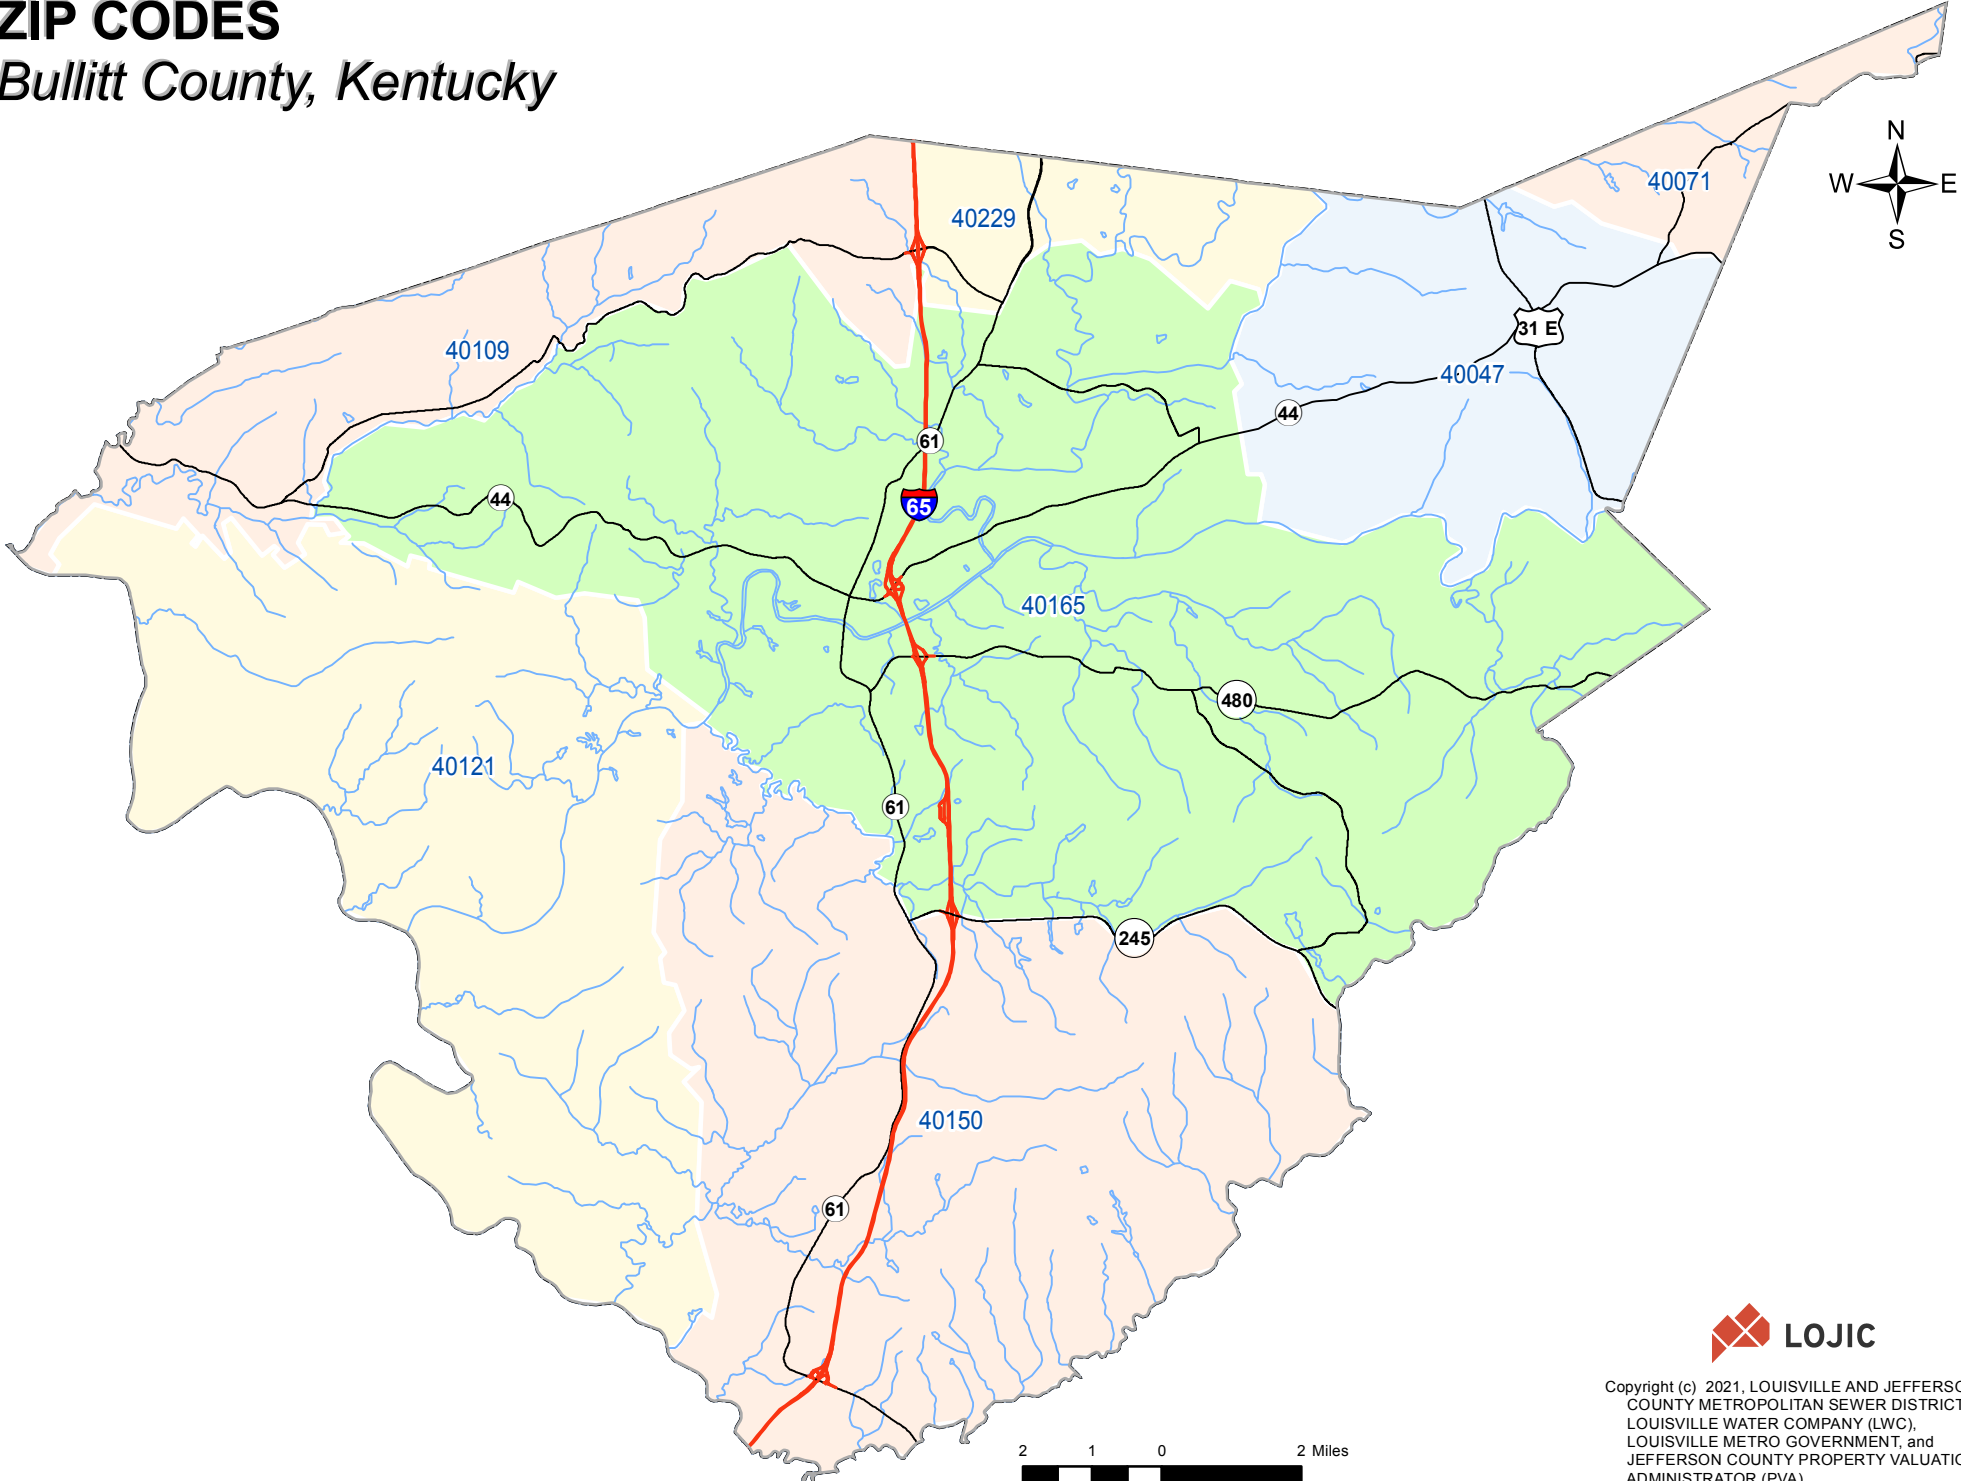

# ZIP CODES

## Bullitt County, Kentucky

Copyright (c) 2021, LOUISVILLE AND JEFFERSON COUNTY METROPOLITAN SEWER DISTRICT (MSD), LOUISVILLE WATER COMPANY (LWC), LOUISVILLE METRO GOVERNMENT, and JEFFERSON COUNTY PROPERTY VALUATION ADMINISTRATOR (PVA). All Rights Reserved.  
Date: 11/27/2021