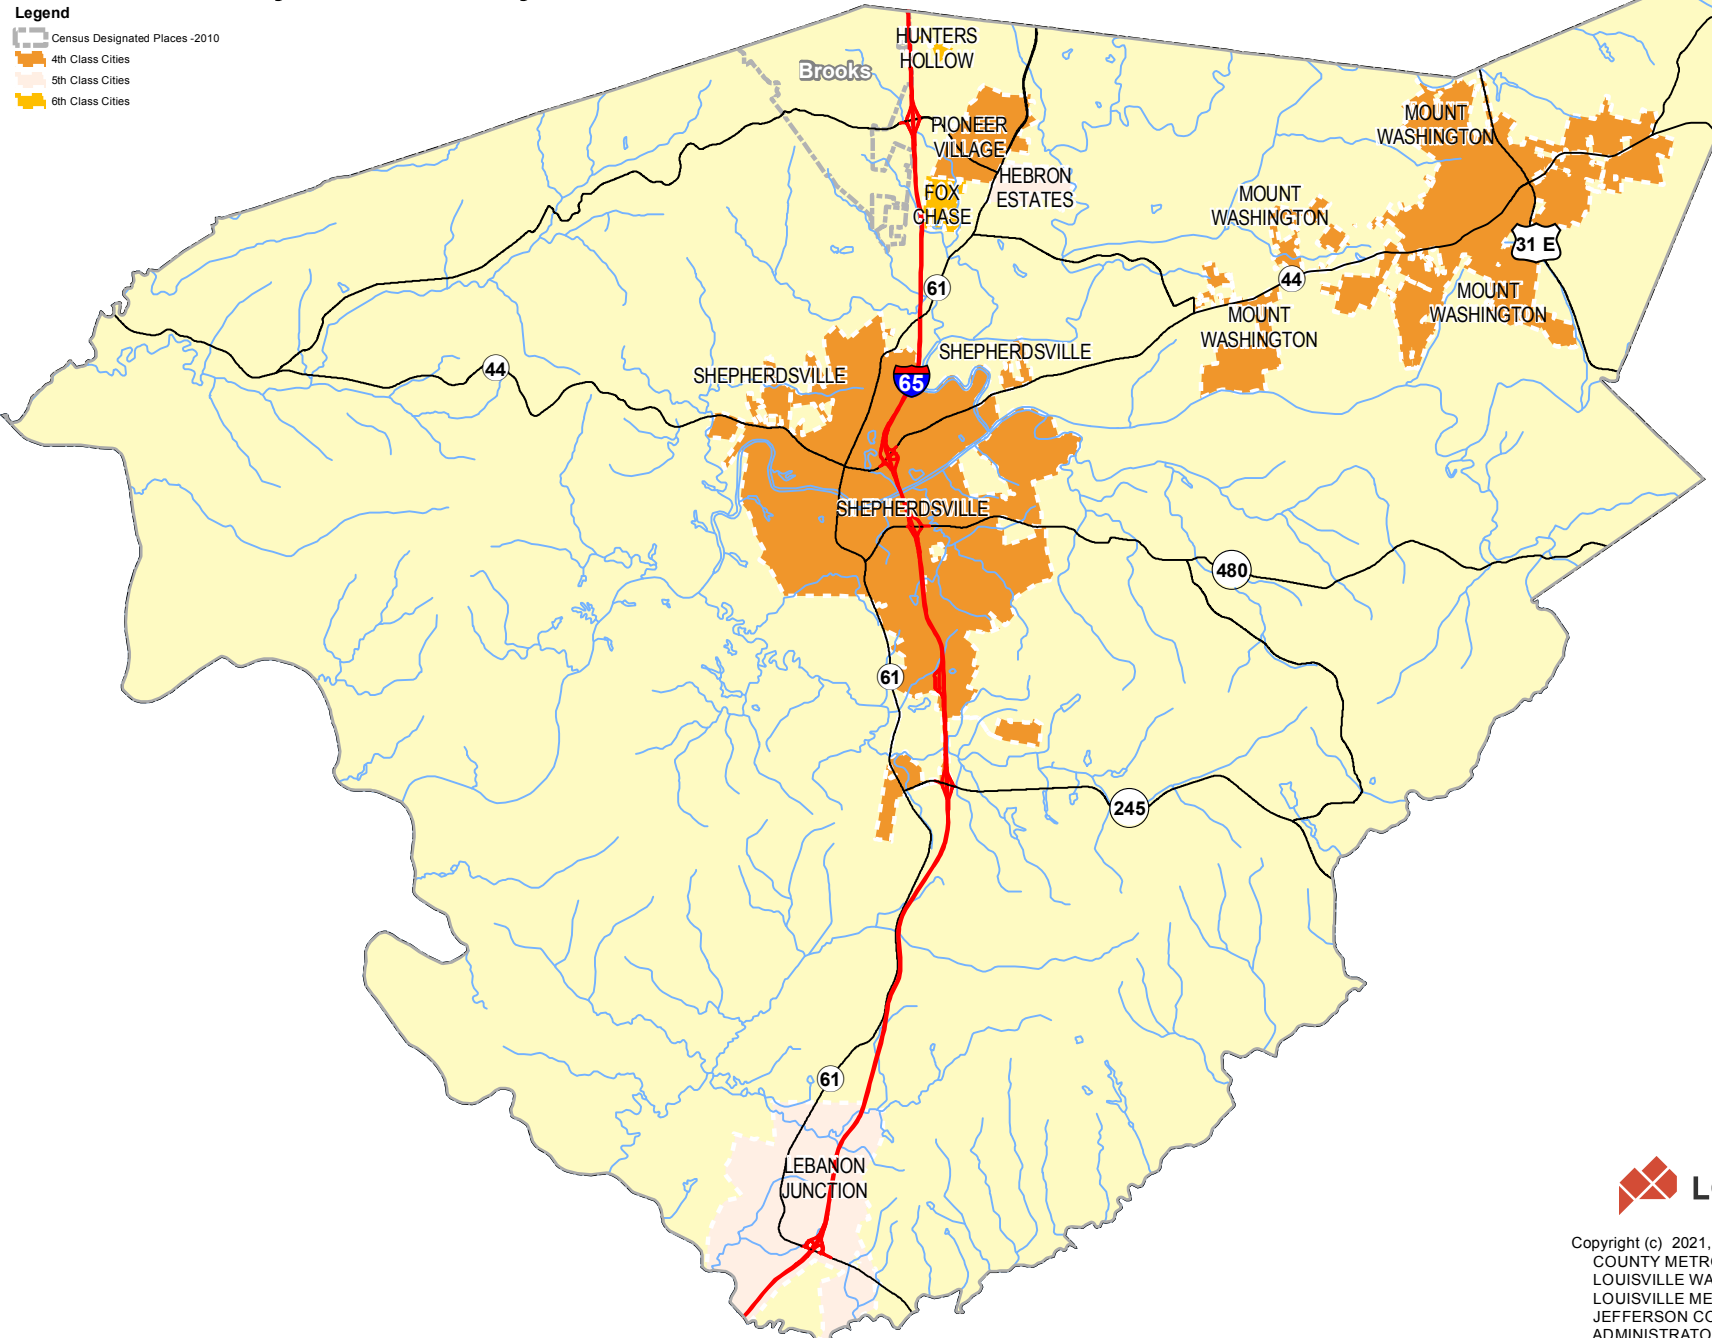

MUNICIPALITIES & CENSUS DESIGNATED PLACES

Bullitt County, Kentucky

- Legend**
- Census Designated Places -2010
 - 4th Class Cities
 - 5th Class Cities
 - 6th Class Cities

Copyright (c) 2021, LOUISVILLE AND JEFFERSON COUNTY METROPOLITAN SEWER DISTRICT (MSD), LOUISVILLE WATER COMPANY (LWC), LOUISVILLE METRO GOVERNMENT, and JEFFERSON COUNTY PROPERTY VALUATION ADMINISTRATOR (PVA). All Rights Reserved. Date: 11/27/2021