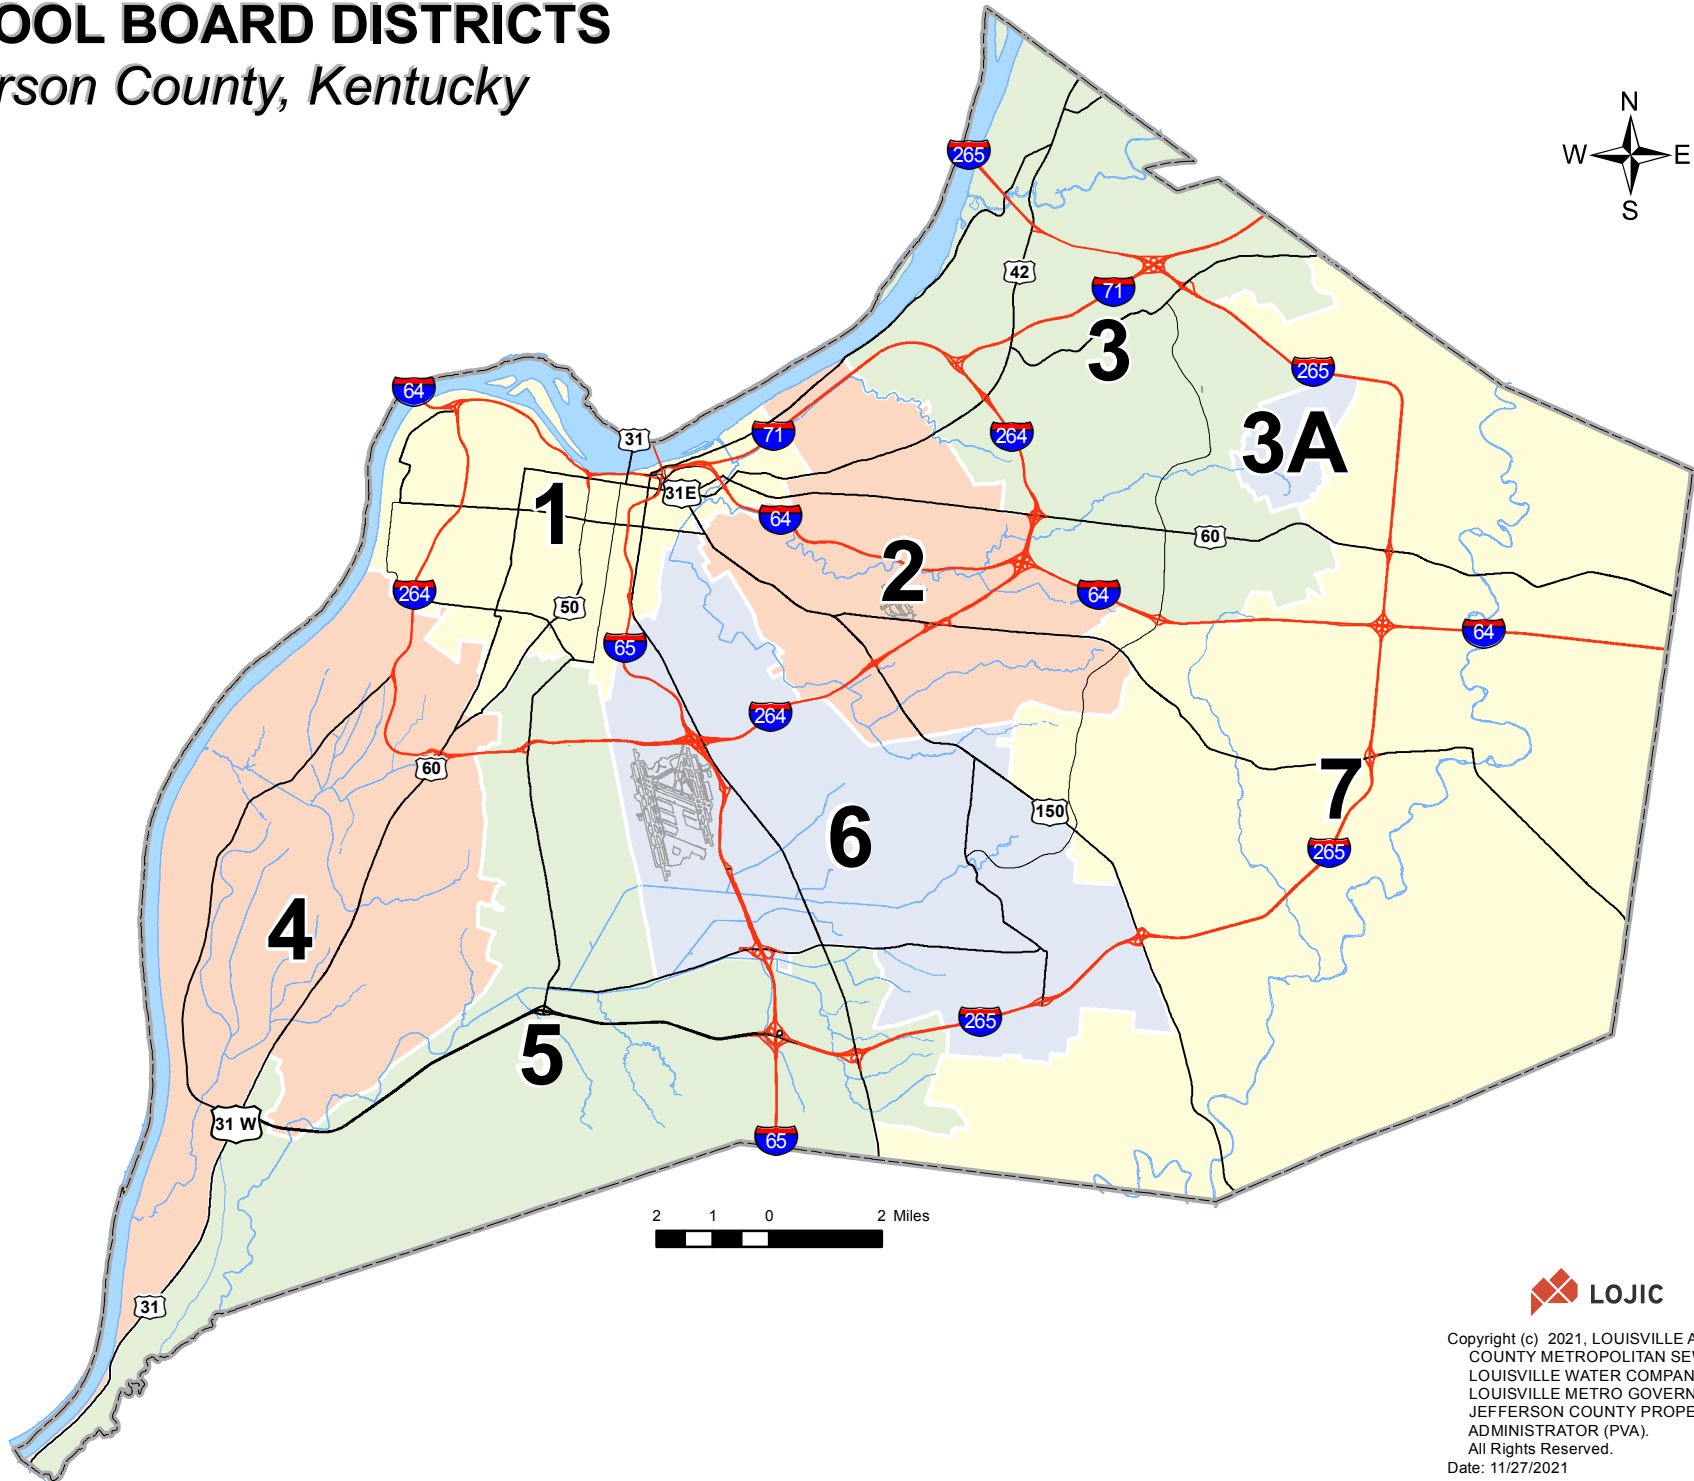

SCHOOL BOARD DISTRICTS

Jefferson County, Kentucky

Copyright (c) 2021, LOUISVILLE AND JEFFERSON COUNTY METROPOLITAN SEWER DISTRICT (MSD), LOUISVILLE WATER COMPANY (LWC), LOUISVILLE METRO GOVERNMENT, and JEFFERSON COUNTY PROPERTY VALUATION ADMINISTRATOR (PVA). All Rights Reserved.
Date: 11/27/2021